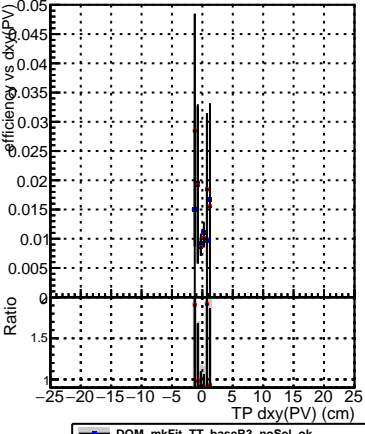

Efficiency vs Dxy(PV)

Efficiency vs Dxy(PV) - Legend:
- DQM_mkFit_TT_baseR3_noSel_ok (blue square)
- DQM_mkFit_TT_base_8iter_noSel_ok (red circle)
- DQM_mkFit_TT_Retrainv2_8iter_noSel_ok (black triangle)

Efficiency vs Dz(PV)

Efficiency vs Dz(PV)