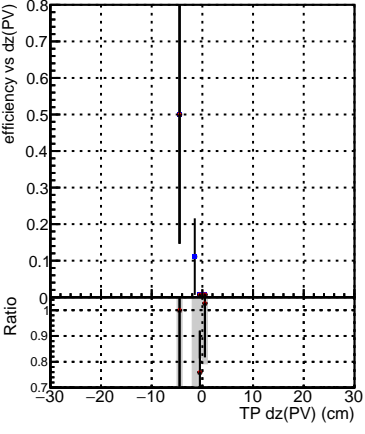

Efficiency vs Dxy(PV)

Efficiency vs Dxy(PV) - Legend:
- DQM_mkFit_TT_baseR3_noSel_ok (blue square)
- DQM_mkFit_TT_base_8iter_noSel_ok (red circle)
- DQM_mkFit_TT_Retrainv2_8iter_noSel_ok (black triangle)

Efficiency vs Dz(PV)

Efficiency vs Dz(PV)