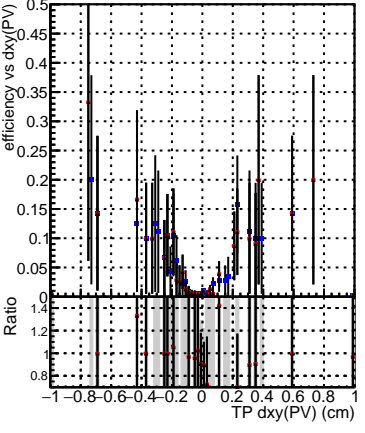

Efficiency vs Dxy(PV)

Efficiency vs Dxy(PV) - Legend:
- DQM_mkFit_TT_baseR3_noSel_ok (blue square)
- DQM_mkFit_TT_base_8iter_noSel_ok (red circle)
- DQM_mkFit_TT_Retrainv2_8iter_noSel_ok (black triangle)

Efficiency vs Dz(PV)

Efficiency vs Dz(PV)