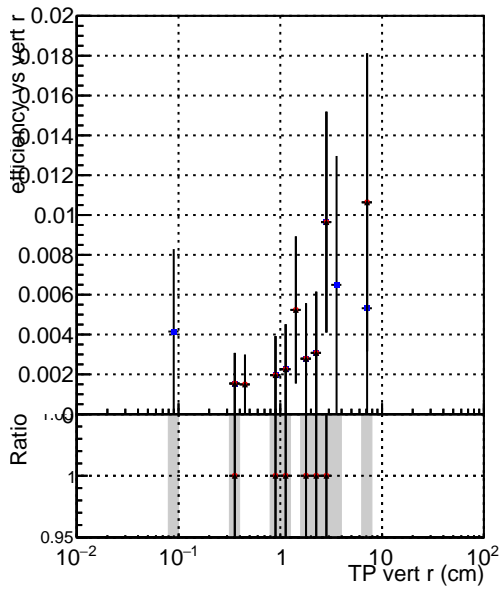

Efficiency vs vertpos

- DQM_mkFit_TT_baseR_noSel_ok
- DQM_mkFit_TT_base_8iter_noSel_ok
- DQM_mkFit_TT_Retrainv2_8iter_noSel_ok

Efficiency vs vert z

Efficiency vs. sim PV z