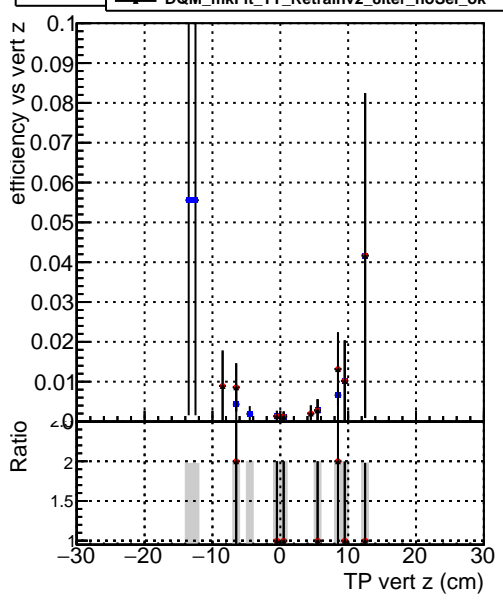

Efficiency vs vertpos

- DQM_mkFit_TT_baseR_noSel_ok
- DQM_mkFit_TT_base_8iter_noSel_ok
- DQM_mkFit_TT_Retrainv2_8iter_noSel_ok

Efficiency vs vert z

Efficiency vs. sim PV z