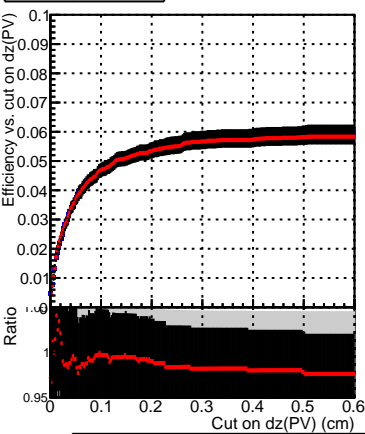

Efficiency vs. dz (PV)

Efficiency (tracking eff factorized out) vs. dz (PV)

Legend:
- DQM_CKF_TTbase
- DQM_CKF_TT_retrainOldFiles125_v2_prelimWP3_epoch4