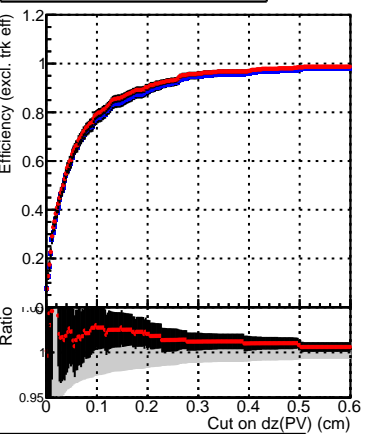

Efficiency vs. dz (PV)

Efficiency (tracking eff factorized out) vs. dz (PV)

Legend:
- DQM_CKF_TTbase
- DQM_CKF_TT_retrainOldFiles125_v2_prelimWP3_epoch4