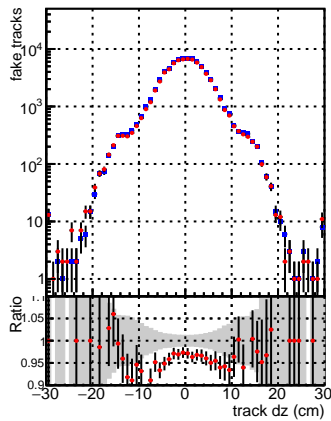

N of reco track vs dxy

N of associated (recoToSim) tracks vs dxy

N of associated (recoToSim) looper tracks vs dxy

N of reco track vs dz

N of associated (recoToSim) tracks vs dz

N of associated (recoToSim) looper tracks vs dz