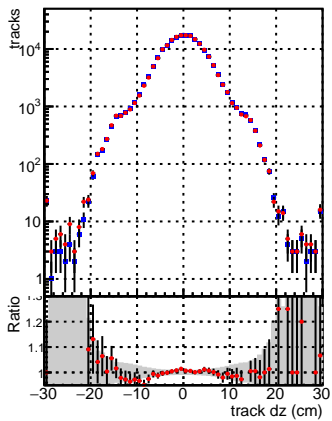

N of reco track vs dxy

N of associated (recoToSim) tracks vs dxy

N of associated (recoToSim) looper tracks vs dxy

N of reco track vs dz

N of associated (recoToSim) tracks vs dz

N of associated (recoToSim) looper tracks vs dz