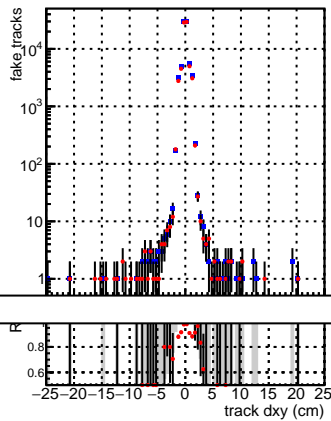

N of reco track vs dxy

N of associated (recoToSim) tracks vs dxy

N of associated (recoToSim) looper tracks vs dxy

N of reco track vs dz

N of associated (recoToSim) tracks vs dz

N of associated (recoToSim) looper tracks vs dz