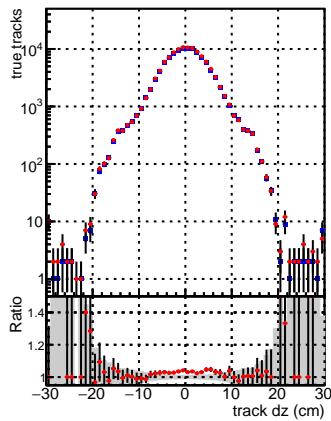

N of reco track vs dxy

N of associated (recoToSim) tracks vs dxy

N of associated (recoToSim) looper tracks vs dxy

N of reco track vs dz

N of associated (recoToSim) tracks vs dz

N of associated (recoToSim) looper tracks vs dz