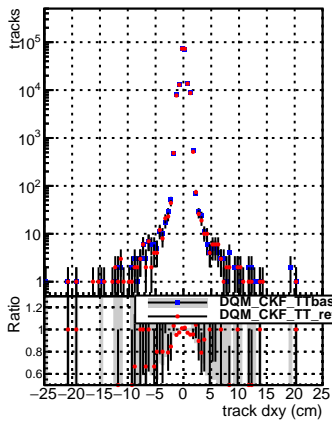

N of reco track vs dxy

N of associated (recoToSim) tracks vs dxy

N of associated (recoToSim) looper tracks vs dxy

N of reco track vs dz

N of associated (recoToSim) tracks vs dz

N of associated (recoToSim) looper tracks vs dz