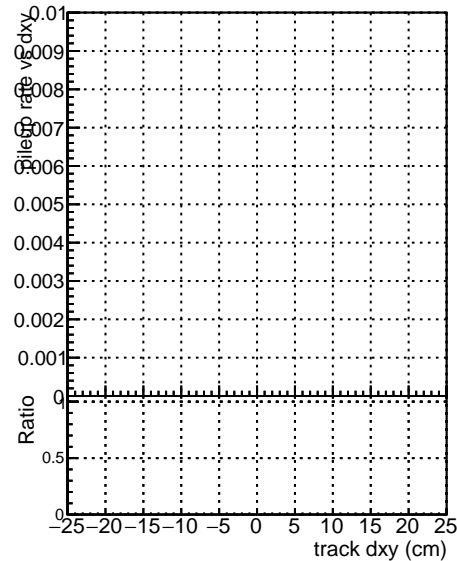

Fake rate vs dxy

Duplicates Rate vs Dxy

Pileup rate vs dxy

Fake rate vs dz

Duplicates Rate vs Dxy

Pileup rate vs dxy

Legend for the plots:

- DQM_CKF_TTbase (Blue line with dots)
- DQM_CKF_TT_retrainOldFiles125_v2_prelimWP2_epoch4 (Red line with dots)