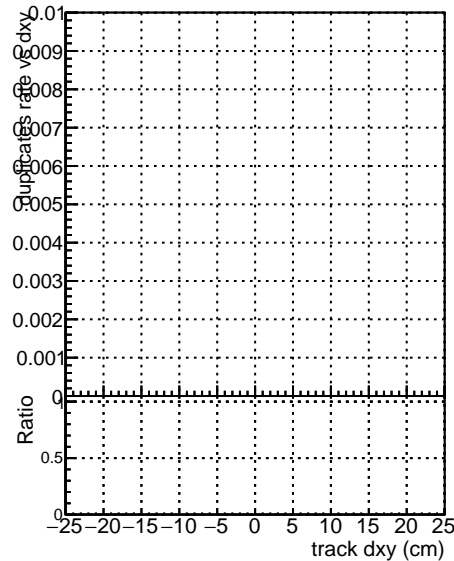

Fake rate vs dxy

Duplicates Rate vs Dxy

Pileup rate vs dxy

Fake rate vs dz

Duplicates Rate vs Dxy

Pileup rate vs dxy

Legend for the plots:

- DQM_CKF_TTbase (Blue line with dots)
- DQM_CKF_TT_retrainOldFiles125_v2_prelimWP2_epoch4 (Red line with dots)