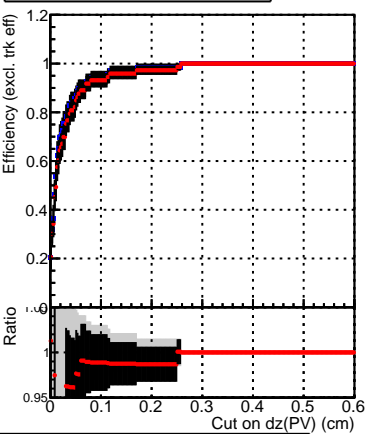

Efficiency vs. dz (PV)

Efficiency (tracking eff factorized out) vs. dz (PV)

Fake rate

—●— DQM\_CKF\_TTbase  
—●— DQM\_CKF\_TT\_retrainOldFiles125\_v2\_prelimWP2\_epoch4