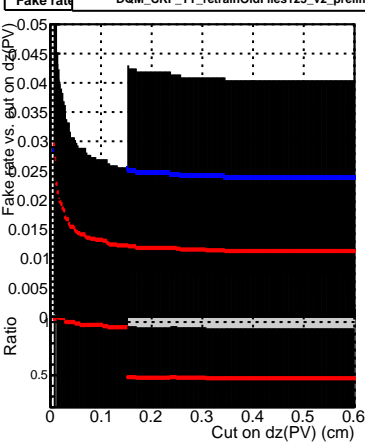

Efficiency vs. dz (PV)

Efficiency (tracking eff factorized out) vs. dz (PV)

Fake rate

—●— DQM\_CKF\_TTbase  
—●— DQM\_CKF\_TT\_retrainOldFiles125\_v2\_prelimWP2\_epoch4