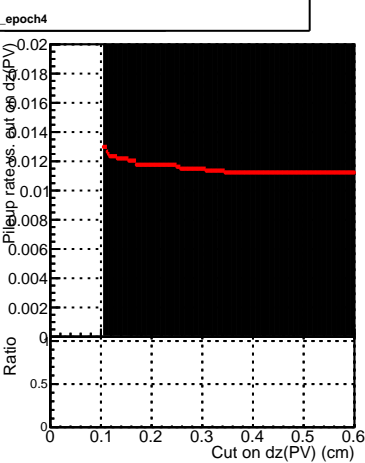

Efficiency vs. dz (PV)

Efficiency (tracking eff factorized out) vs. dz (PV)

Fake rate

—●— DQM\_CKF\_TTbase  
—●— DQM\_CKF\_TT\_retrainOldFiles125\_v2\_prelimWP2\_epoch4