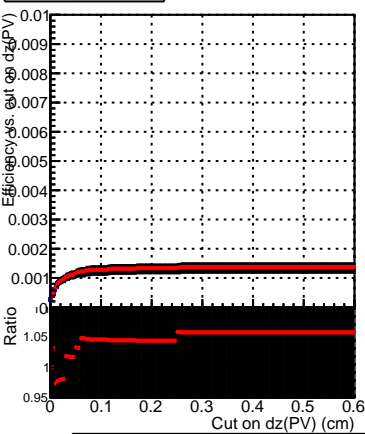

Efficiency vs. dz (PV)

Efficiency (tracking eff factorized out) vs. dz (PV)

Fake rate

—●— DQM\_CKF\_TTbase  
—●— DQM\_CKF\_TT\_retrainOldFiles125\_v2\_prelimWP2\_epoch4