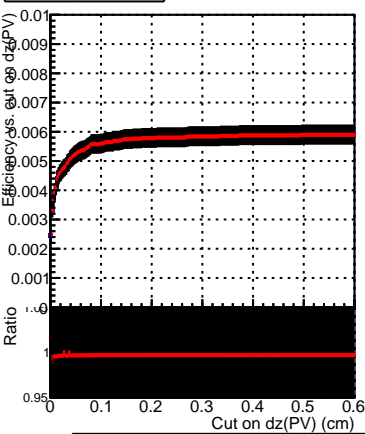

Efficiency vs. dz (PV)

Efficiency (tracking eff factorized out) vs. dz (PV)

Fake rate

Fake rate

■ DQM_CKF_TTbase
■ DQM_CKF_TT_retrainOldFiles125_v2_prelimWP2_epoch4