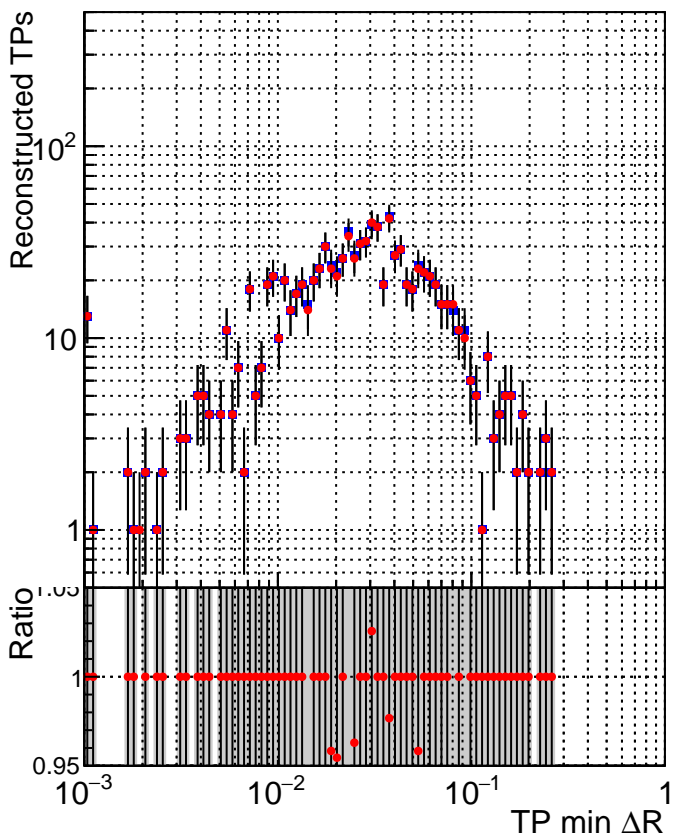

N of simulated tracks vs dR

N of associated tracks (simToReco) vs dR

N of simulated tracks

- DQM_CKF_TTbase
- DQM_CKF_TT_retrainOldFiles125_v2_prelimWP2_epoch4