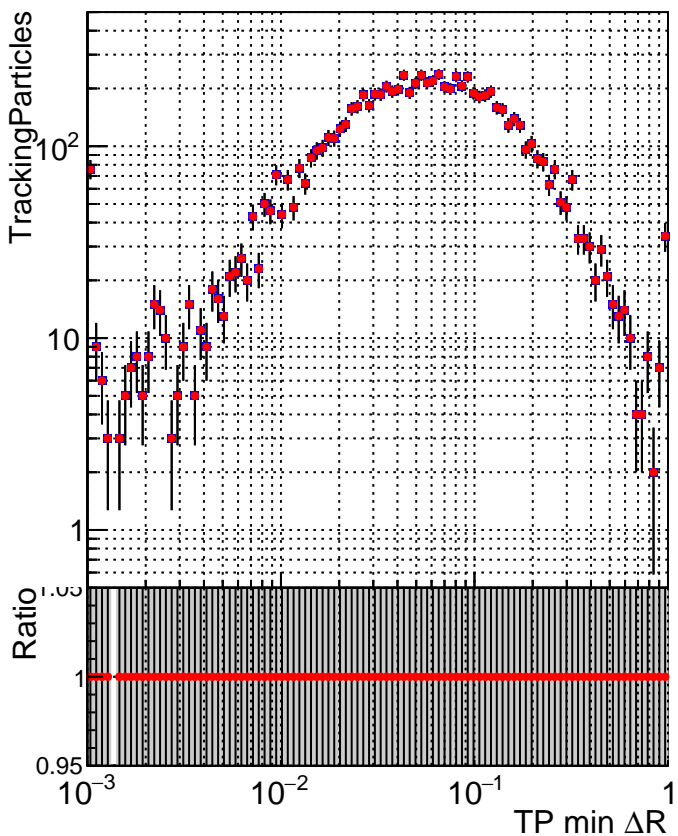

N of simulated tracks vs dR

N of associated tracks (simToReco) vs dR

N of simulated tracks

- DQM_CKF_TTbase
- DQM_CKF_TT_retrainOldFiles125_v2_prelimWP2_epoch4