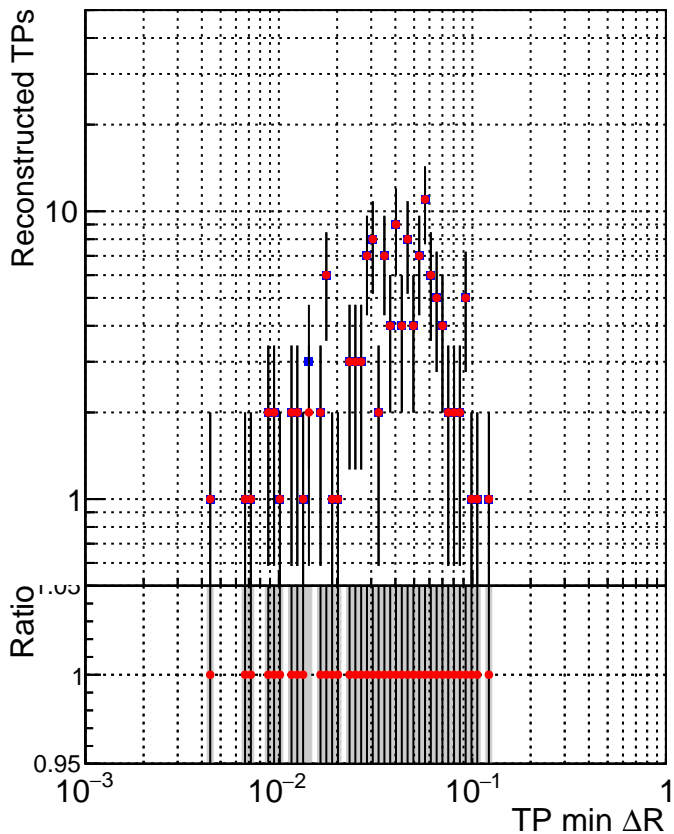

N of simulated tracks vs dR

N of associated tracks (simToReco) vs dR

N of simulated tracks

■ DQM_CKF_TTbase
■ DQM_CKF_TT_retrainOldFiles125_v2_prelimWP2_epoch4