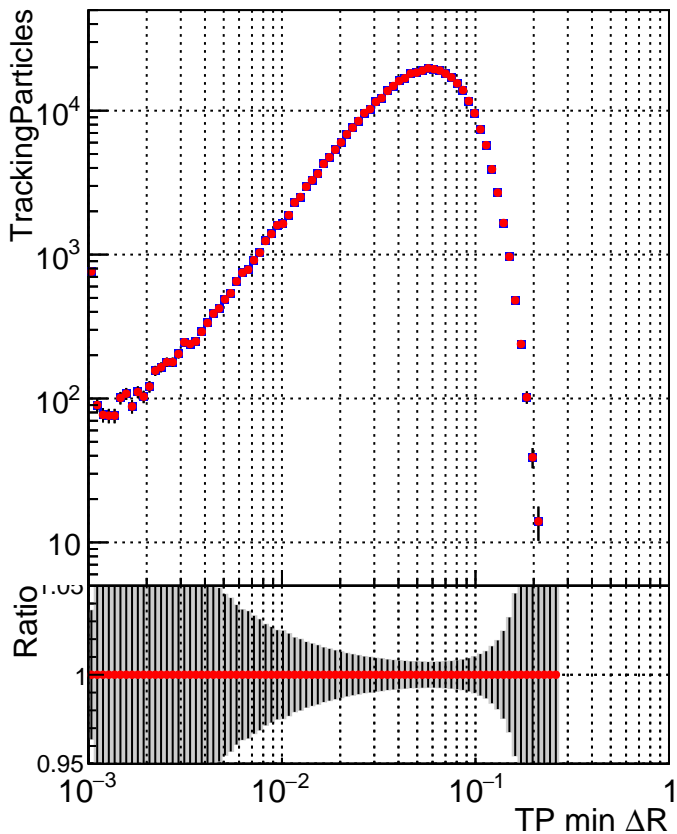

N of simulated tracks vs dR

N of associated tracks (simToReco) vs dR

N of simulated tracks

■ DQM_CKF_TTbase
■ DQM_CKF_TT_retrainOldFiles125_v2_prelimWP2_epoch4