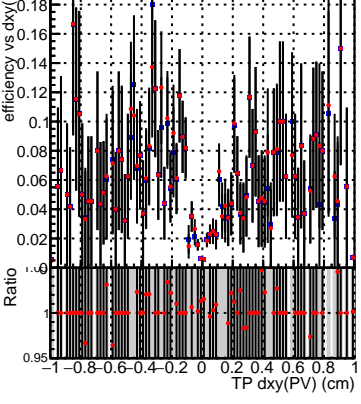

Efficiency vs Dxy(PV)**fake+duplicates vs dxy(PV)**

Legend:
 - Blue square: DQM_CKF_TTbase
 - Red circle: DQM_CKF_TT_retrainOldFiles125_v2_prelimWP2_epoch4

Efficiency vs Dxy(PV)**fake+duplicates vs dxy(PV)****Efficiency vs Dz(PV)****fake+duplicates vs dz(PV)****Efficiency vs Dz(PV)****fake+duplicates vs dz(PV)**