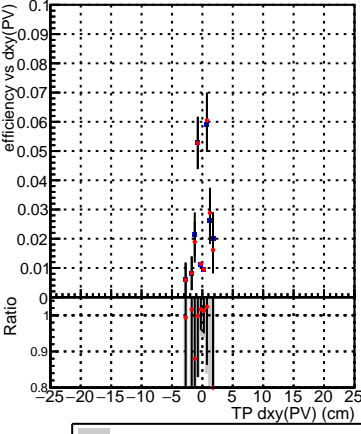

Efficiency vs Dxy(PV)**fake+duplicates vs dxy(PV)**

Legend:
 - Blue square: DQM_CKF_TTbase
 - Red circle: DQM_CKF_TT_retrainOldFiles125_v2_prelimWP2_epoch4

Efficiency vs Dxy(PV)**fake+duplicates vs dxy(PV)****Efficiency vs Dz(PV)****fake+duplicates vs dz(PV)****Efficiency vs Dz(PV)****fake+duplicates vs dz(PV)**