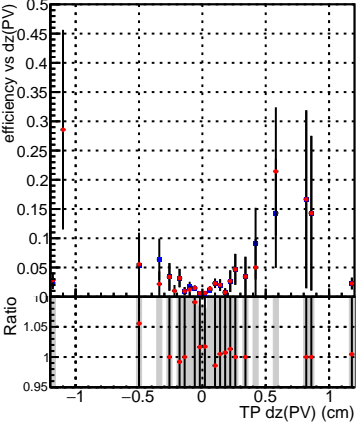

Efficiency vs Dxy(PV)**fake+duplicates vs dxy(PV)**

Legend:
 - Blue square: DQM_CKF_TTbase
 - Red circle: DQM_CKF_TT_retrainOldFiles125_v2_prelimWP2_epoch4

Efficiency vs Dxy(PV)**fake+duplicates vs dxy(PV)****Efficiency vs Dz(PV)****fake+duplicates vs dz(PV)****Efficiency vs Dz(PV)****fake+duplicates vs dz(PV)**