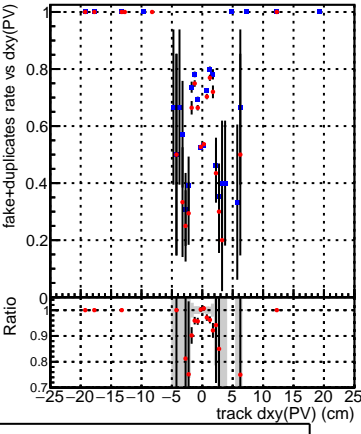

Efficiency vs Dxy(PV)**fake+duplicates vs dxy(PV)**

Legend:
 - Blue square: DQM_CKF_TTbase
 - Red circle: DQM_CKF_TT_retrainOldFiles125_v2_prelimWP2_epoch4

Efficiency vs Dxy(PV)**fake+duplicates vs dxy(PV)****Efficiency vs Dz(PV)****fake+duplicates vs dz(PV)****Efficiency vs Dz(PV)****fake+duplicates vs dz(PV)**