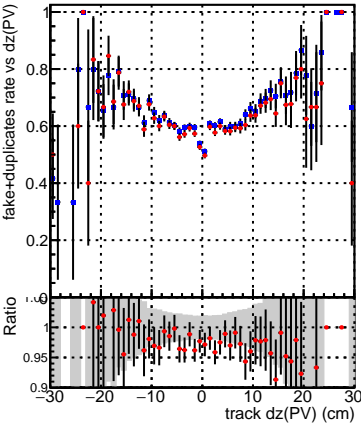

Efficiency vs Dxy(PV)**fake+duplicates vs dxy(PV)**

Legend:
 - Blue square: DQM_CKF_TTbase
 - Red circle: DQM_CKF_TT_retrainOldFiles125_v2_prelimWP2_epoch4

Efficiency vs Dxy(PV)**fake+duplicates vs dxy(PV)****Efficiency vs Dz(PV)****fake+duplicates vs dz(PV)****Efficiency vs Dz(PV)****fake+duplicates vs dz(PV)**