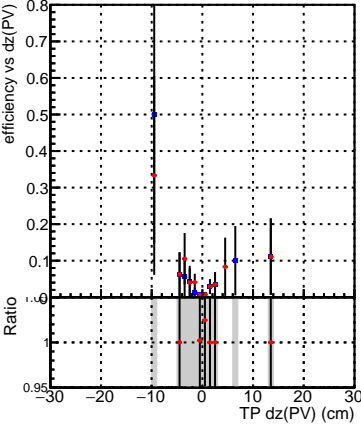

Efficiency vs Dxy(PV)**fake+duplicates vs dxy(PV)**

Legend:
 - Blue square: DQM_CKF_TTbase
 - Red circle: DQM_CKF_TT_retrainOldFiles125_v2_prelimWP2_epoch4

Efficiency vs Dxy(PV)**fake+duplicates vs dxy(PV)****Efficiency vs Dz(PV)****fake+duplicates vs dz(PV)****Efficiency vs Dz(PV)****fake+duplicates vs dz(PV)**