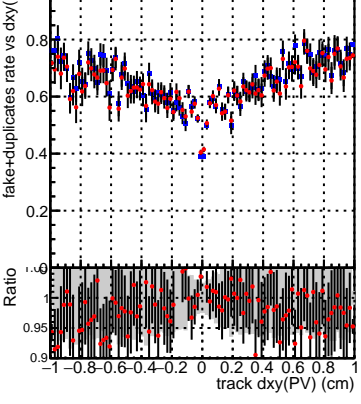

Efficiency vs Dxy(PV)**fake+duplicates vs dxy(PV)**

Legend:
 - Blue square: DQM_CKF_TTbase
 - Red circle: DQM_CKF_TT_retrainOldFiles125_v2_prelimWP2_epoch4

Efficiency vs Dxy(PV)**fake+duplicates vs dxy(PV)****Efficiency vs Dz(PV)****fake+duplicates vs dz(PV)****Efficiency vs Dz(PV)****fake+duplicates vs dz(PV)**