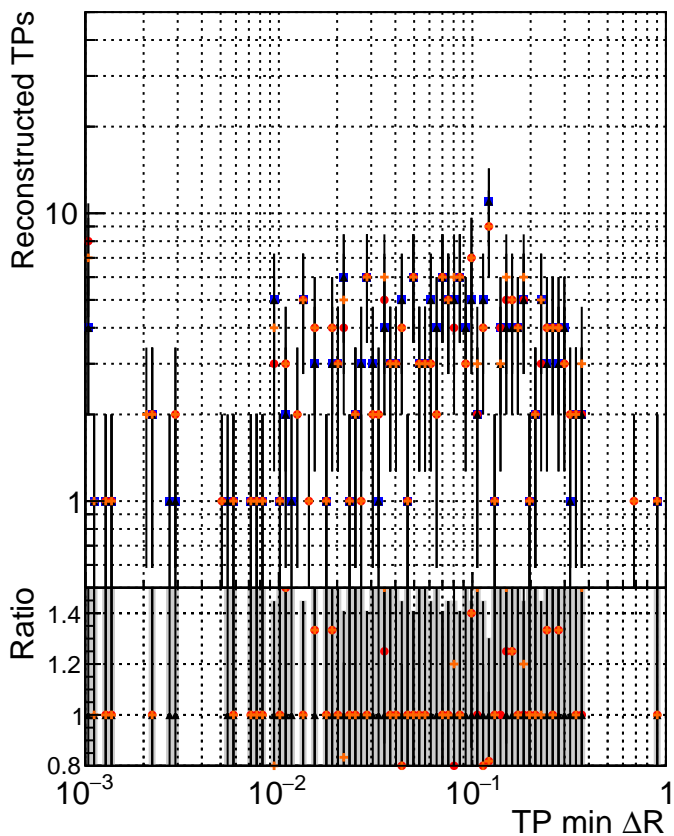

N of simulated tracks vs dR

N of associated tracks (simToReco) vs dR

N of simulated trac

- DQM_mkFit_TTbase
- DQM_mkFit_TT_retrainOldFiles125_v2_prelimWP_5iter
- ▲ DQM_mkFit_TT_baseline_6iter
- ◆ DQM_mkFit_TT_RetrainV2_WP2_6iter