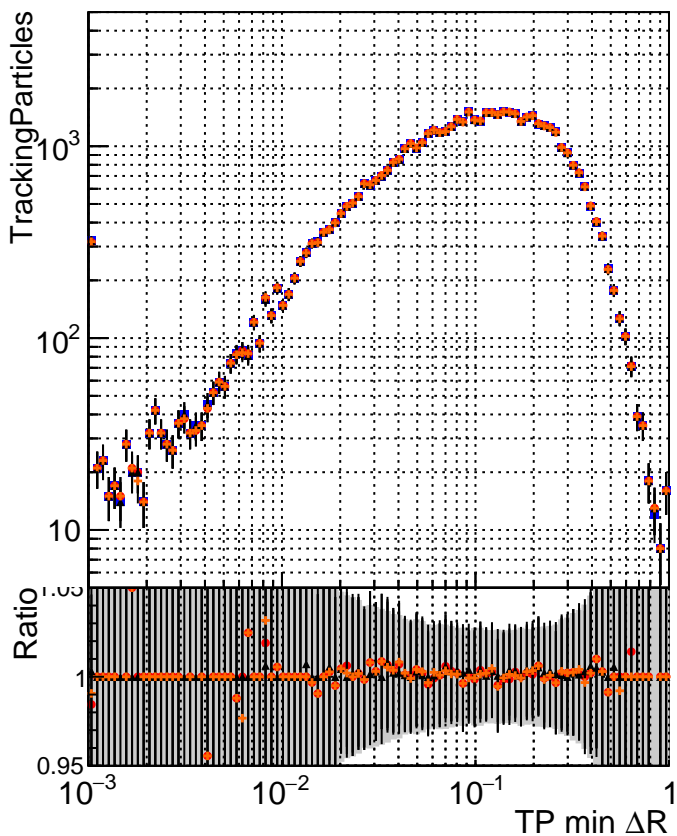

N of simulated tracks vs dR

N of associated tracks (simToReco) vs dR

N of simulated trac

- DQM_mkFit_TTbase
- DQM_mkFit_TT_retrainOldFiles125_v2_prelimWP_5iter
- ▲ DQM_mkFit_TT_baseline_6iter
- ◆ DQM_mkFit_TT_RetrainV2_WP2_6iter