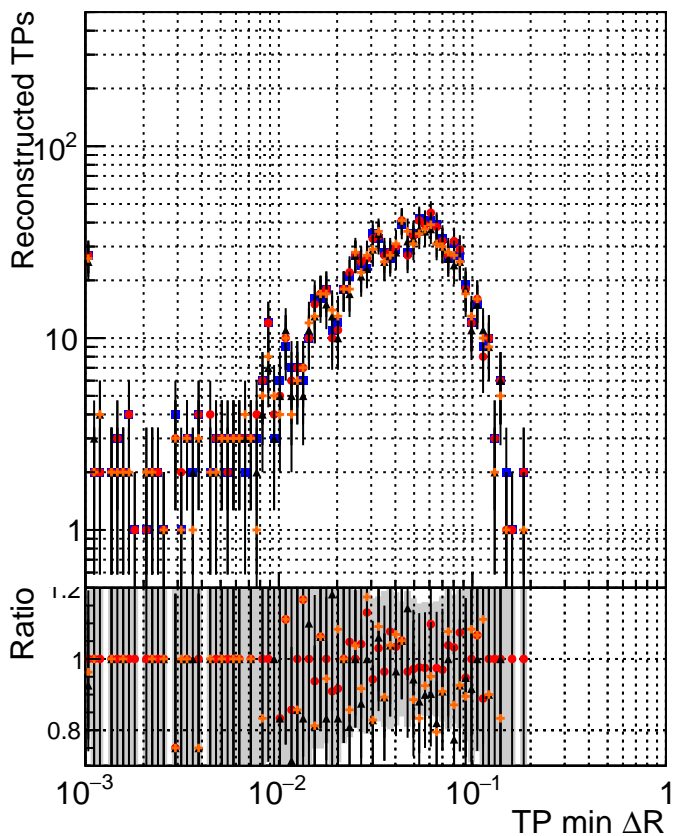

N of simulated tracks vs dR

N of associated tracks (simToReco) vs dR

N of simulated trac

- DQM_mkFit_TTbase
- DQM_mkFit_TT_retrainOldFiles125_v2_prelimWP_5iter
- ▲ DQM_mkFit_TT_baseline_6iter
- ◆ DQM_mkFit_TT_RetrainV2_WP2_6iter