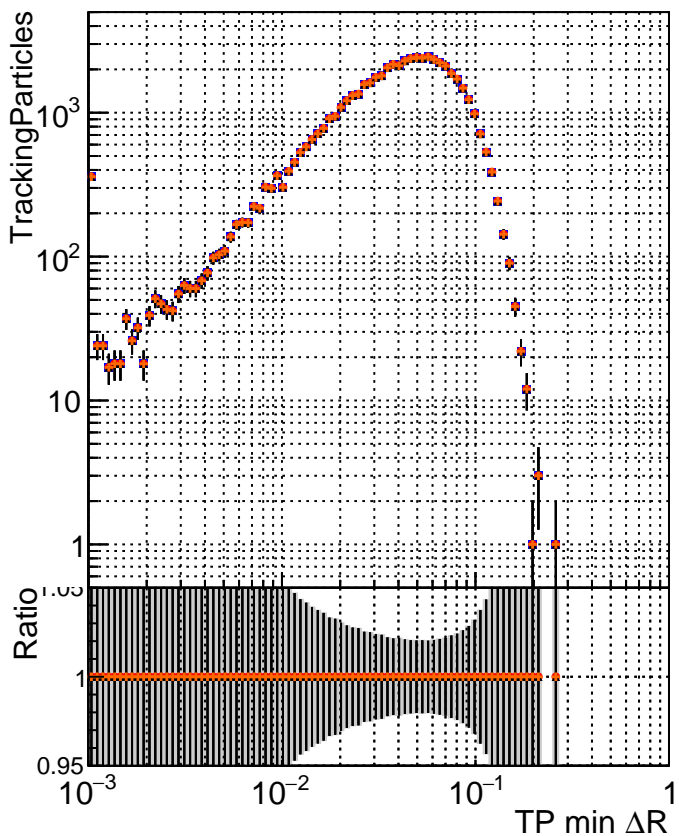

N of simulated tracks vs dR

N of associated tracks (simToReco) vs dR

N of simulated trac

- DQM_mkFit_TTbase
- DQM_mkFit_TT_retrainOldFiles125_v2_prelimWP_5iter
- ▲ DQM_mkFit_TT_baseline_6iter
- ◆ DQM_mkFit_TT_RetrainV2_WP2_6iter