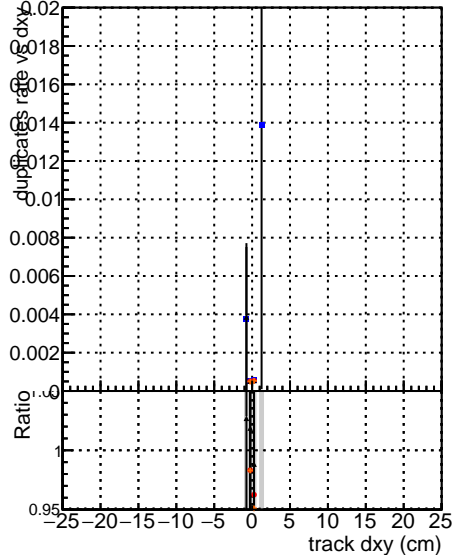

Fake rate vs dxy

Duplicates Rate vs Dxy

Pileup rate vs dxy

■ DGM mkFit TTbase
● DGM mkFit TTbase Retrain Old Files
▲ DGM mkFit TTbase Retrain WP2
✕ DGM mkFit TTbase Retrain WP2 6iter

Fake rate vs dz

Duplicates Rate vs DZ

Pileup rate vs dz