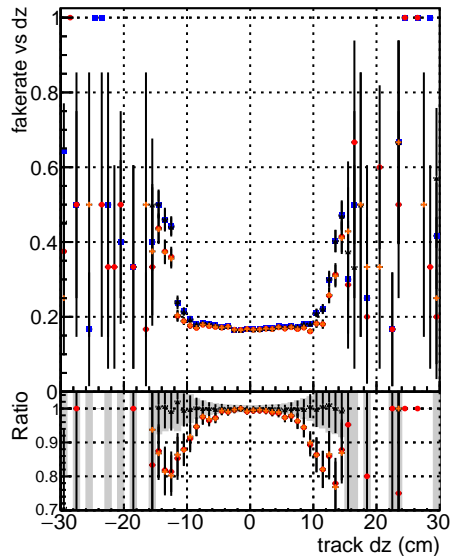

Fake rate vs dxy

Duplicates Rate vs Dxy

Pileup rate vs dxy

■ DGM mkFit TTbase
● DGM mkFit TTbase Retrain Old Files
▲ DGM mkFit TTbase Retrain WP2
✕ DGM mkFit TTbase Retrain WP2 6iter

Fake rate vs dz

Duplicates Rate vs DZ

Pileup rate vs dz