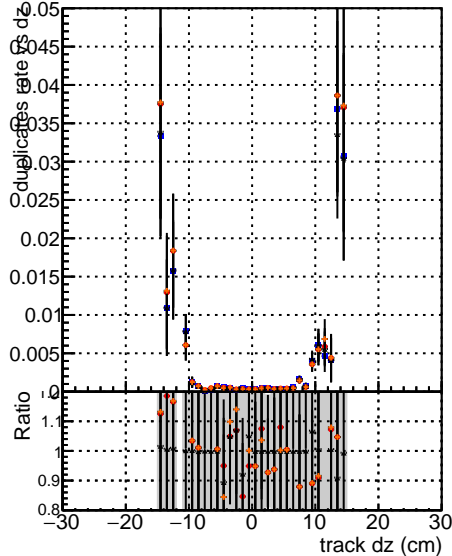

Fake rate vs dxy

Duplicates Rate vs Dxy

Pileup rate vs dxy

■ DGM mkFit TTbase
● DGM mkFit TTbase Retrain Old Files
▲ DGM mkFit TTbase Retrain WP2
✕ DGM mkFit TTbase Retrain WP2 6iter

Fake rate vs dz

Duplicates Rate vs DZ

Pileup rate vs dz