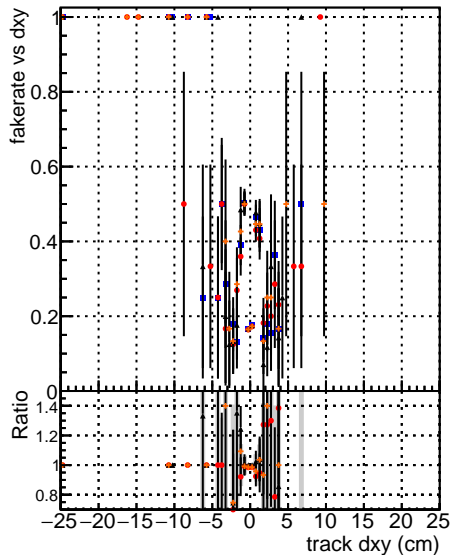

Fake rate vs dxy

Duplicates Rate vs Dxy

Pileup rate vs dxy

■ DGM mkFit TTbase
● DGM mkFit TTbase Retrain Old Files
▲ DGM mkFit TTbase Retrain WP2
✕ DGM mkFit TTbase Retrain WP2 6iter

Fake rate vs dz

Duplicates Rate vs DZ

Pileup rate vs dz