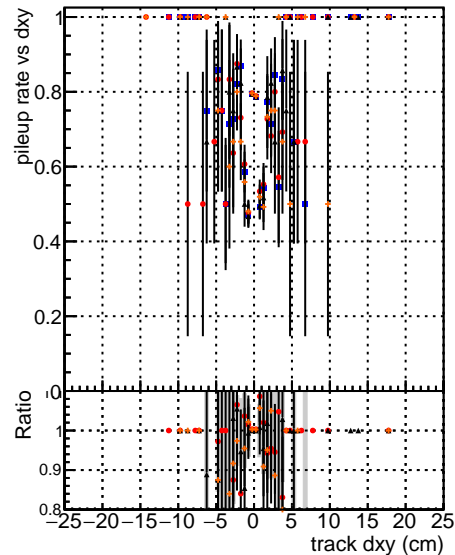

Fake rate vs dxy

Duplicates Rate vs Dxy

Pileup rate vs dxy

■ DGM mkFit TTbase
● DGM mkFit TTbase Retrain Old Files
▲ DGM mkFit TTbase Retrain WP2
✕ DGM mkFit TTbase Retrain WP2 6iter

Fake rate vs dz

Duplicates Rate vs DZ

Pileup rate vs dz