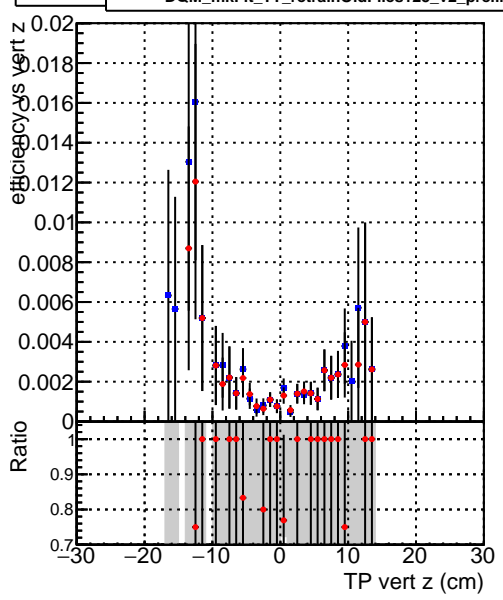

Efficiency vs vertpos

Legend for the top plot:

- Blue diamond: DQM_mkFit_TTbase
- Red diamond: DQM_mkFit_TT_retrainOldFiles125_v2_prelimWP_5iter

Efficiency vs vert z

Efficiency vs. sim PV z