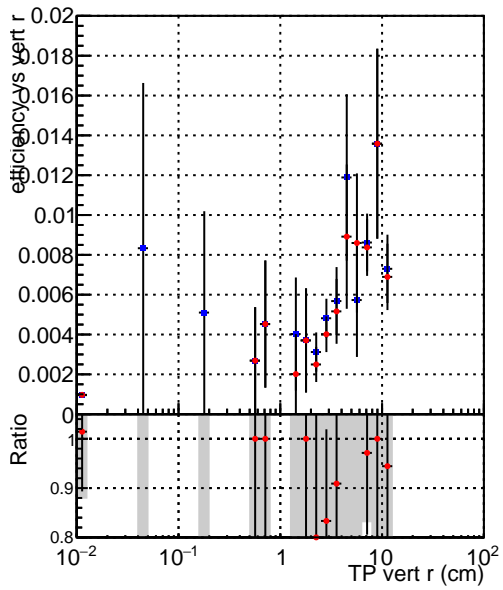

Efficiency vs vertpos

Legend for the top plot:

- Blue diamond: DQM_mkFit_TTbase
- Red diamond: DQM_mkFit_TT_retrainOldFiles125_v2_prelimWP_5iter

Efficiency vs vert z

Efficiency vs. sim PV z