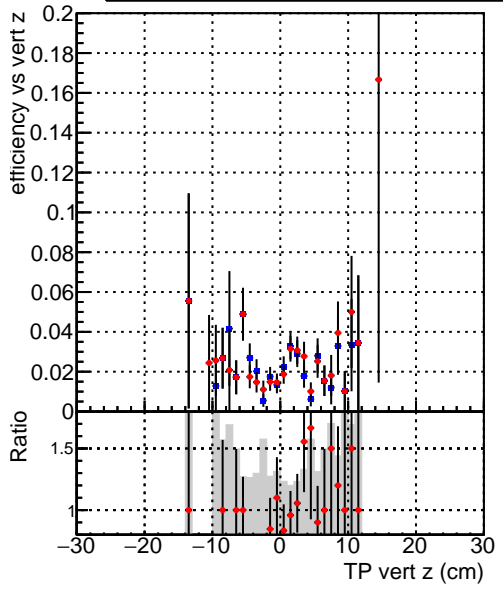

Efficiency vs vertpos

Legend: DQM_mkFit_TTbase (blue diamond), DQM_mkFit_TT_retrainOldFiles125_v2_prelimWP (red diamond)

Efficiency vs. sim PV z