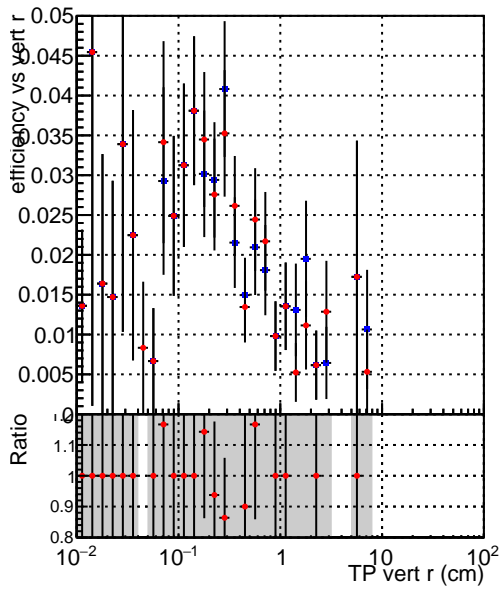

Efficiency vs vertpos

Legend: DQM_mkFit_TTbase (blue diamond), DQM_mkFit_TT_retrainOldFiles125_v2_prelimWP (red diamond)

Efficiency vs. sim PV z