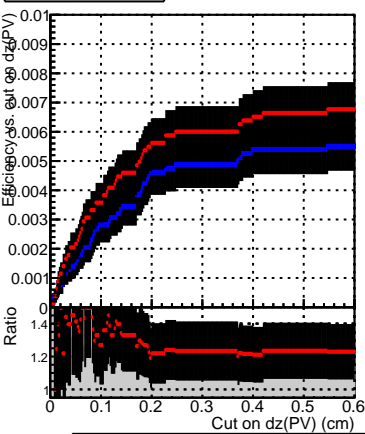

Efficiency vs. dz (PV)

Efficiency (tracking eff factorized out) vs. dz (PV)

Legend:
- DQM_mkFit_TTbase (blue line)
- DQM_mkFit_TT_retrainOldFiles125_v2_prelimWP (red line)