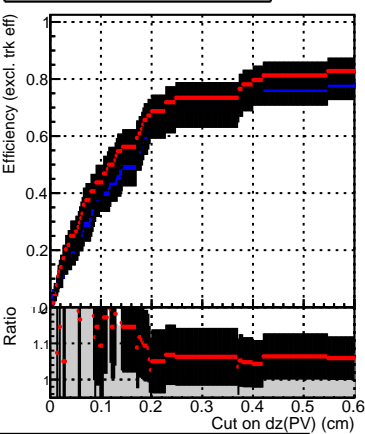

Efficiency vs. dz (PV)

Efficiency (tracking eff factorized out) vs. dz (PV)

Legend:
- DQM_mkFit_TTbase (blue line)
- DQM_mkFit_TT_retrainOldFiles125_v2_prelimWP (red line)