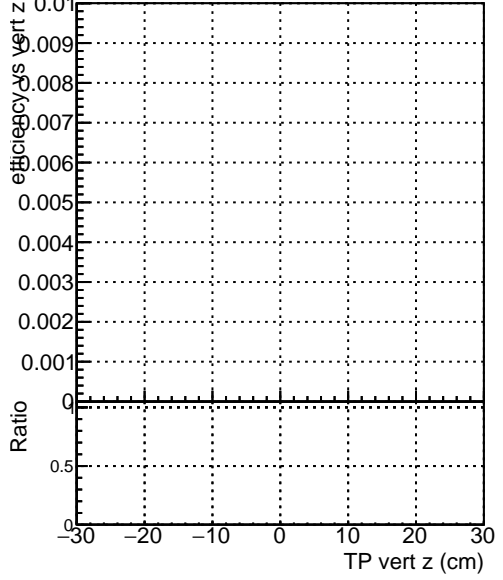

Efficiency vs vertpos

Efficiency vs TP vert z (cm)

- DQM_CKF_TTbase
- DQM_CKF_TT_retrainOldFiles125_v2_prelimWP_epoch4

Efficiency vs. sim PV z