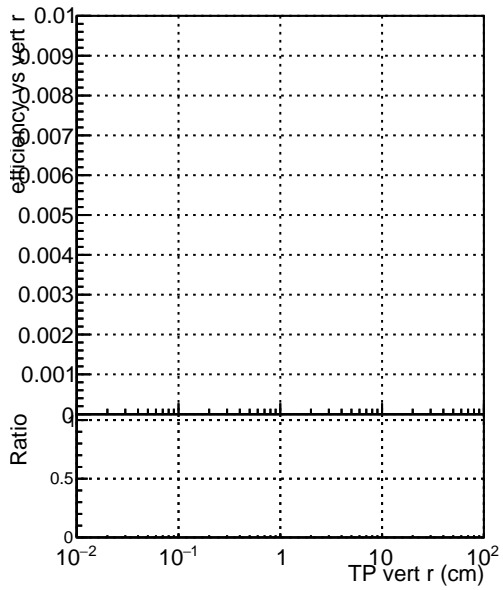

Efficiency vs vertpos

Efficiency vs TP vert z (cm)

- DQM_CKF_TTbase
- DQM_CKF_TT_retrainOldFiles125_v2_prelimWP_epoch4

Efficiency vs. sim PV z