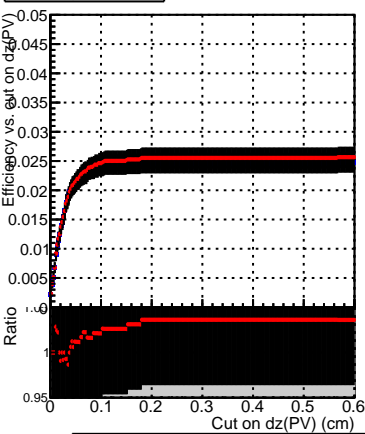

Efficiency vs. dz (PV)

Efficiency (tracking eff factorized out) vs. dz (PV)

Legend:
- DQM_CKF_TTbase
- DQM_CKF_TT_retrainOldFiles125_v2_prelimWP_epoch4