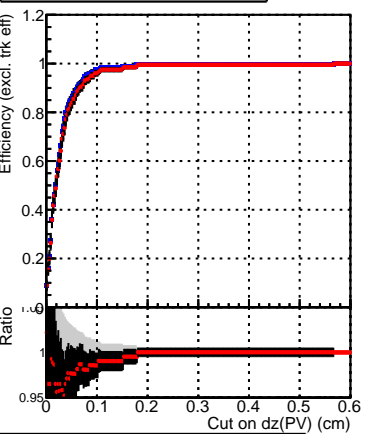

Efficiency vs. dz (PV)

Efficiency (tracking eff factorized out) vs. dz (PV)

Legend:
- DQM_CKF_TTbase
- DQM_CKF_TT_retrainOldFiles125_v2_prelimWP_epoch4