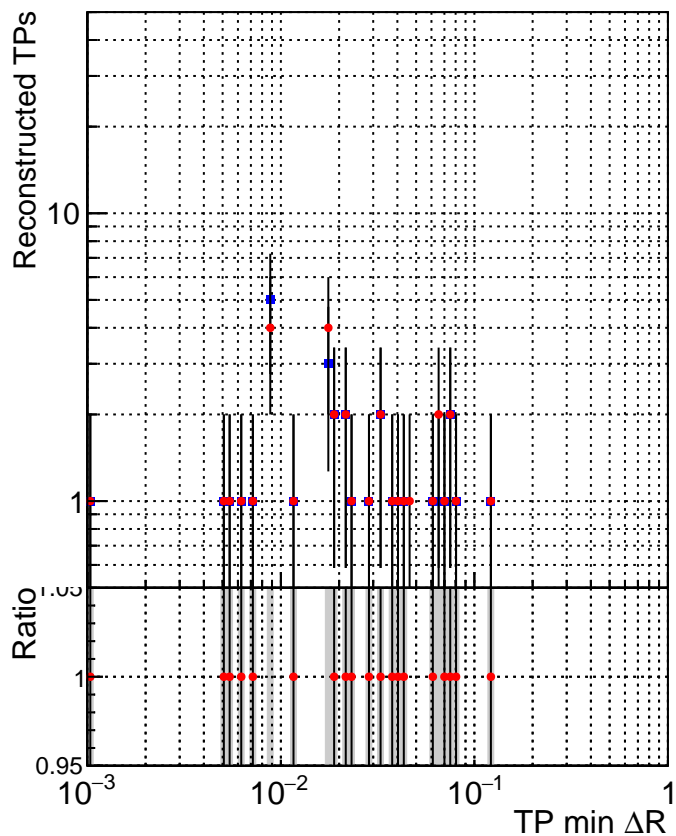

N of simulated tracks vs dR

N of associated tracks (simToReco) vs dR

N of simulated trac

- DQM_CKF_TTbase
- DQM_CKF_TT_retrainOldFiles125_v2_prelimWP_epoch4