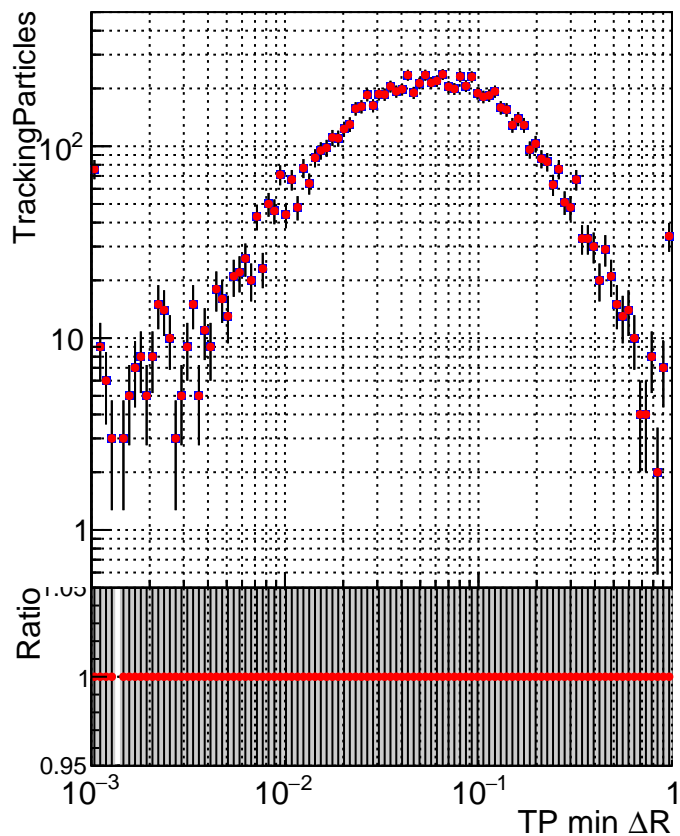

N of simulated tracks vs dR

N of associated tracks (simToReco) vs dR

N of simulated trac

- DQM_CKF_TTbase
- DQM_CKF_TT_retrainOldFiles125_v2_prelimWP_epoch4