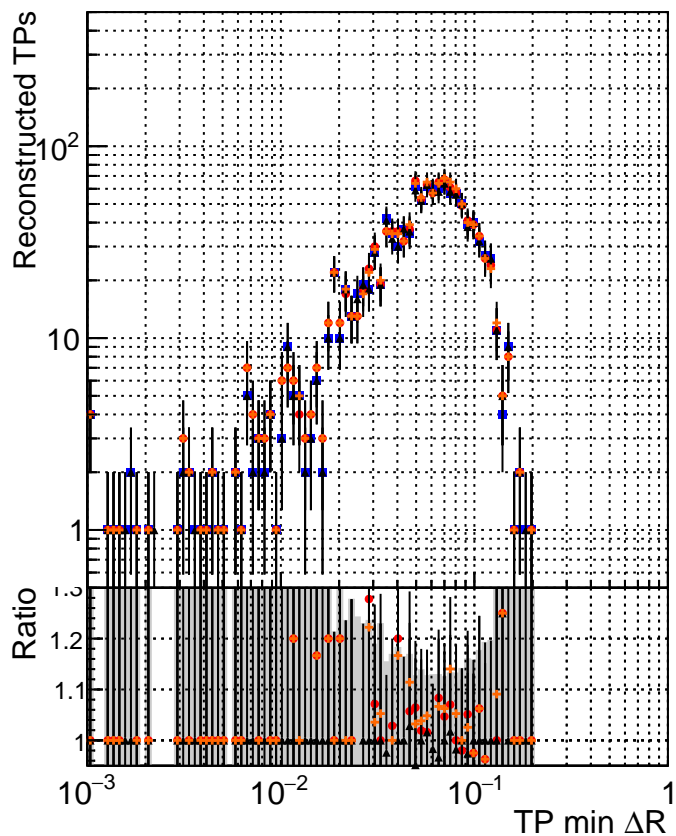

N of simulated tracks vs dR

N of associated tracks (simToReco) vs dR

N of simulated trac

- DQM_mkFit_TTbase
- DQM_mkFit_TT_retrainOldFiles125_v2_prelimWP_5iter
- ▲ DQM_mkFit_TT_baseline_6iter
- ◆ DQM_mkFit_TT_RetrainV2_WP1_6iter