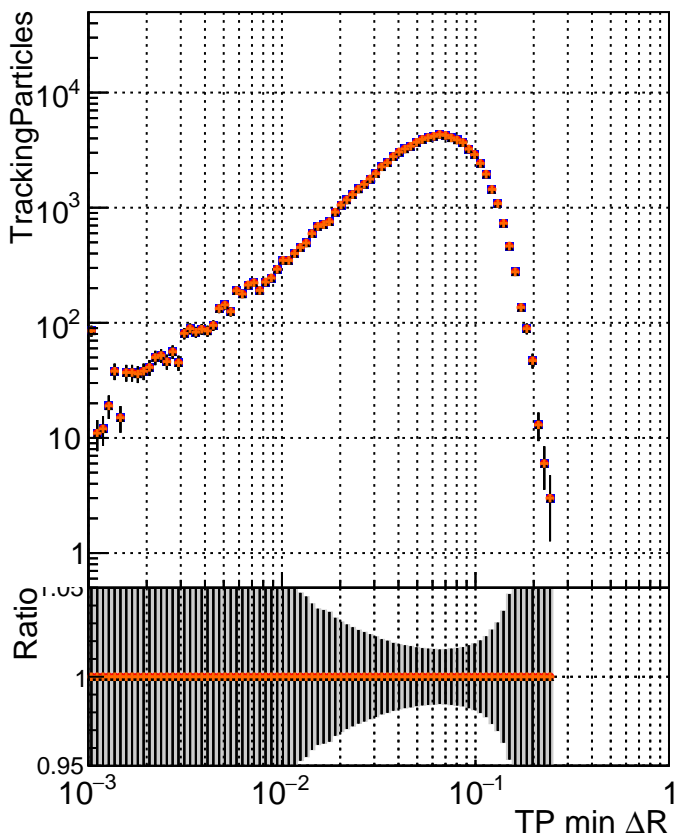

N of simulated tracks vs dR

N of associated tracks (simToReco) vs dR

N of simulated trac

- DQM_mkFit_TTbase
- DQM_mkFit_TT_retrainOldFiles125_v2_prelimWP_5iter
- ▲ DQM_mkFit_TT_baseline_6iter
- ◆ DQM_mkFit_TT_RetrainV2_WP1_6iter