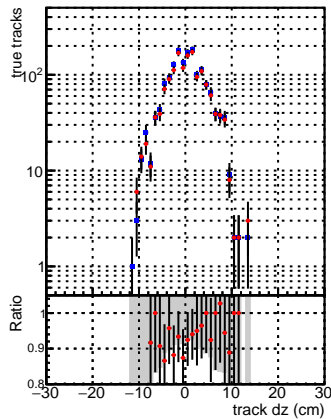

N of reco track vs dxy

N of associated (recoToSim) tracks vs dxy

N of associated (recoToSim) looper tracks vs dxy

N of reco track vs dz

N of associated (recoToSim) tracks vs dz

N of associated (recoToSim) looper tracks vs dz