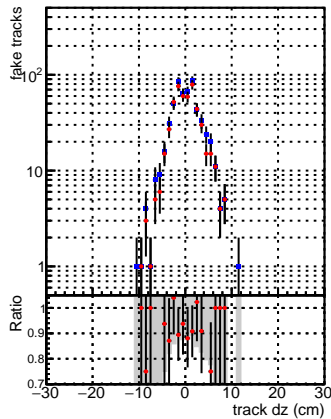

N of reco track vs dxy

N of associated (recoToSim) tracks vs dxy

N of associated (recoToSim) looper tracks vs dxy

N of reco track vs dz

N of associated (recoToSim) tracks vs dz

N of associated (recoToSim) looper tracks vs dz