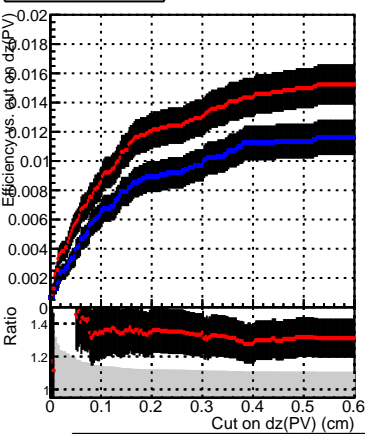

Efficiency vs. dz (PV)

Efficiency (tracking eff factorized out) vs. dz (PV)

Legend:
- DQM_CKF_TTbase (blue line)
- DQM_mkFit_TTbase (red line)