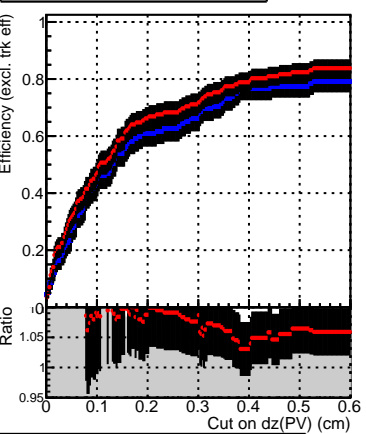

Efficiency vs. dz (PV)

Efficiency (tracking eff factorized out) vs. dz (PV)

Legend:
- DQM_CKF_TTbase (blue line)
- DQM_mkFit_TTbase (red line)