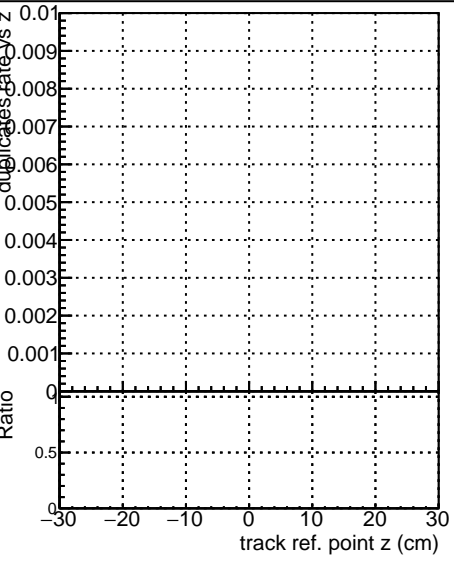

Fake rate vs vertpos**Duplicates Rate vs vertpos****Pileup rate vs vertpos**

Legend for all plots:

- DQM_CKF_TTbase
- DQM_CKF_TT_retrainOldFiles113
- DQM_CKF_TT_retrainOldFiles125

Fake rate vs v**Fake rate vs. sim PV z****Duplicates Rate vs sim PV z****Pileup rate vs. sim PV z**