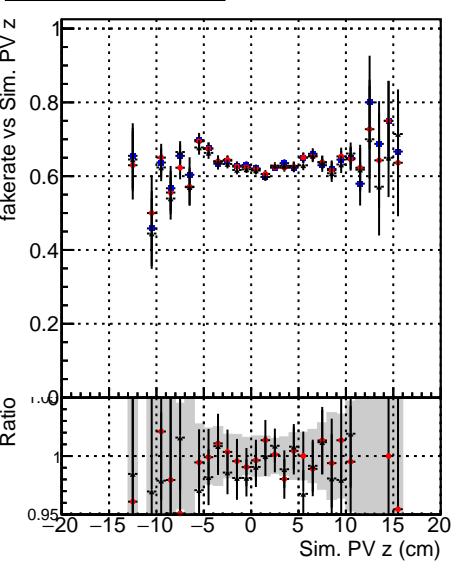

Fake rate vs vertpos**Duplicates Rate vs vertpos****Pileup rate vs vertpos**

Legend for all plots:

- DQM_CKF_TTbase
- DQM_CKF_TT_retrainOldFiles113
- DQM_CKF_TT_retrainOldFiles125

Fake rate vs v**Fake rate vs. sim PV z****Duplicates Rate vs sim PV z****Pileup rate vs. sim PV z**