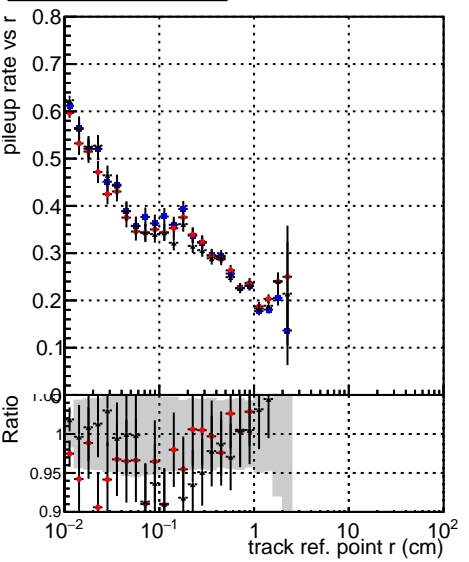

Fake rate vs vertpos**Duplicates Rate vs vertpos****Pileup rate vs vertpos**

Legend for all plots:

- DQM_CKF_TTbase
- DQM_CKF_TT_retrainOldFiles113
- DQM_CKF_TT_retrainOldFiles125

Fake rate vs v**Fake rate vs. sim PV z****Duplicates Rate vs sim PV z****Pileup rate vs. sim PV z**