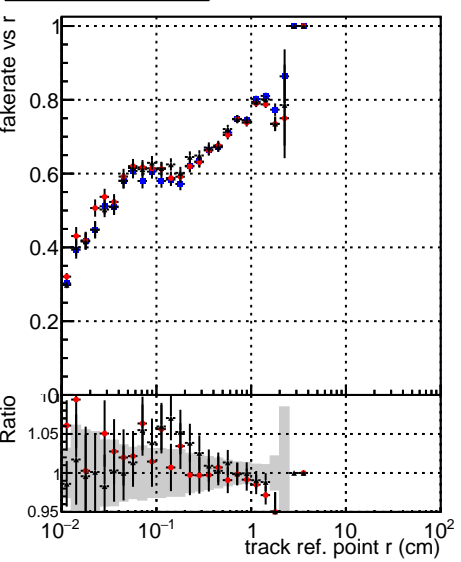

Fake rate vs vertpos**Duplicates Rate vs vertpos****Pileup rate vs vertpos**

Legend for all plots:

- DQM_CKF_TTbase
- DQM_CKF_TT_retrainOldFiles113
- DQM_CKF_TT_retrainOldFiles125

Fake rate vs v**Fake rate vs. sim PV z****Duplicates Rate vs sim PV z****Pileup rate vs. sim PV z**