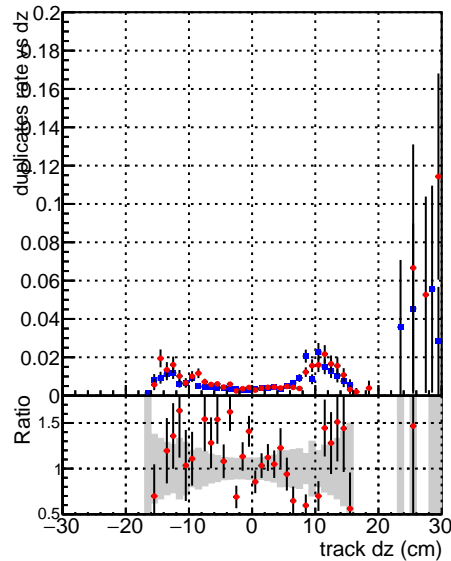

Fake rate vs dz