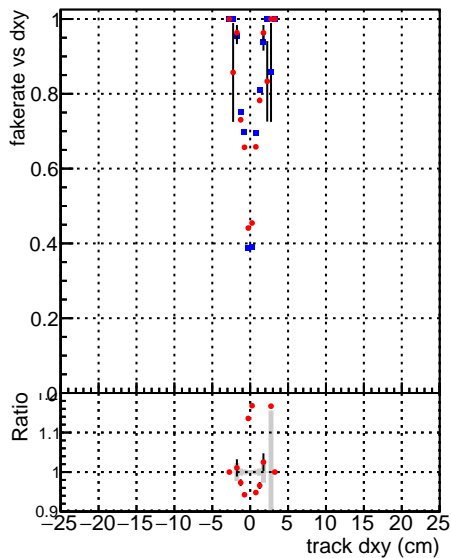

Fake rate vs dz

Fake rate vs dxy