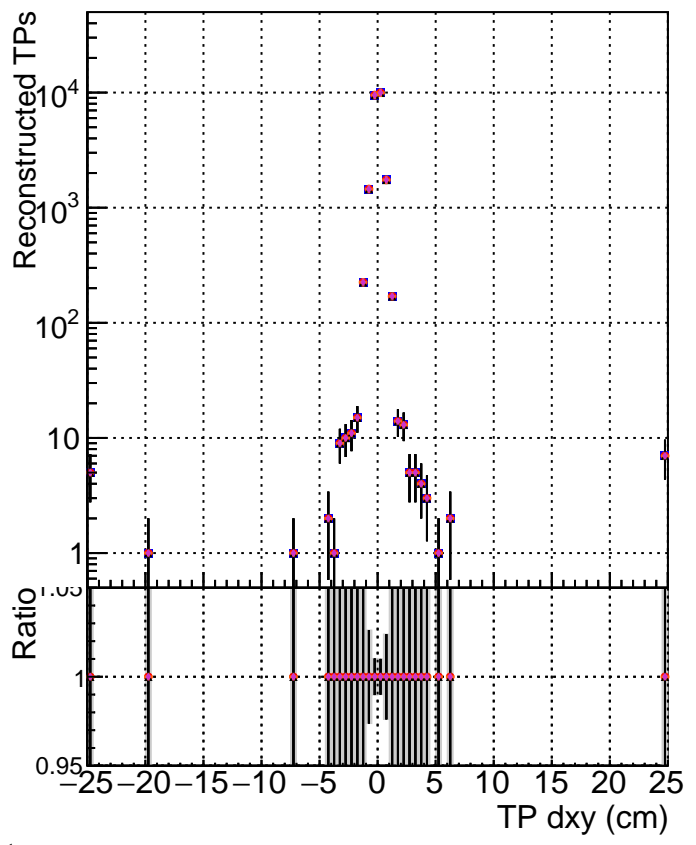

N of simulated tracks vs dxy

N of associated tracks (simToReco) vs dxy

N of simulated track

- DQM_mkFit6_XiMinusNOPUnew-lowpt
- DQM_mkFit_XiMinusNOPU_NEWdefault_specPless1
- ▲ DQM_mkFit_XiMinusNOPU_NEWdefault_specPless2
- ◆ DQM_mkFit_XiMinusNOPU_NEWdefault_specPless3
- ◇ DQM_mkFit_XiMinusNOPU_NEWdefault_specPless4