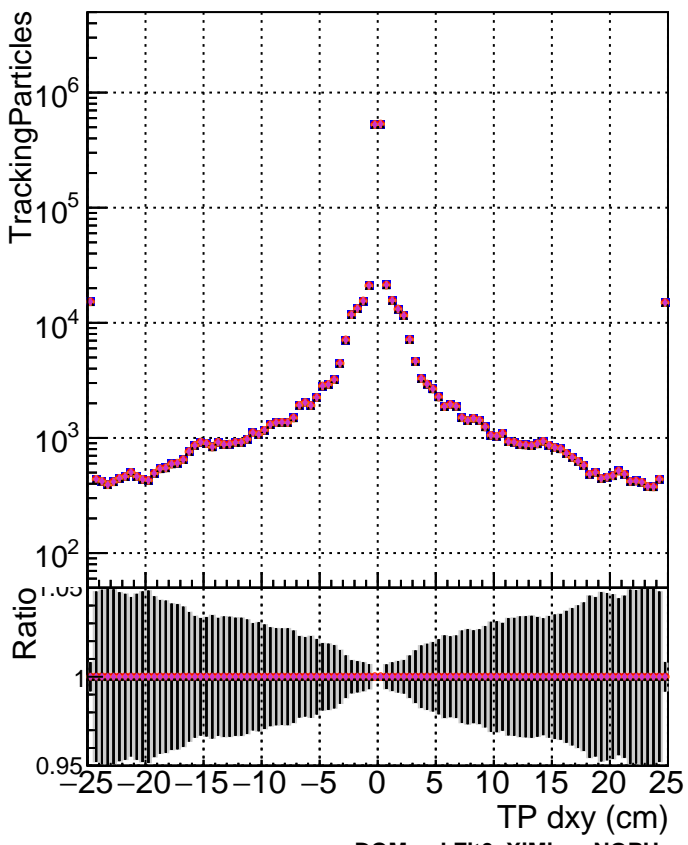

N of simulated tracks vs dxy

N of associated tracks (simToReco) vs dxy

N of simulated track

- DQM_mkFit6_XiMinusNOPUnew-lowpt
- DQM_mkFit_XiMinusNOPU_NEWdefault_specPless1
- ▲ DQM_mkFit_XiMinusNOPU_NEWdefault_specPless2
- ◆ DQM_mkFit_XiMinusNOPU_NEWdefault_specPless3
- ◇ DQM_mkFit_XiMinusNOPU_NEWdefault_specPless4