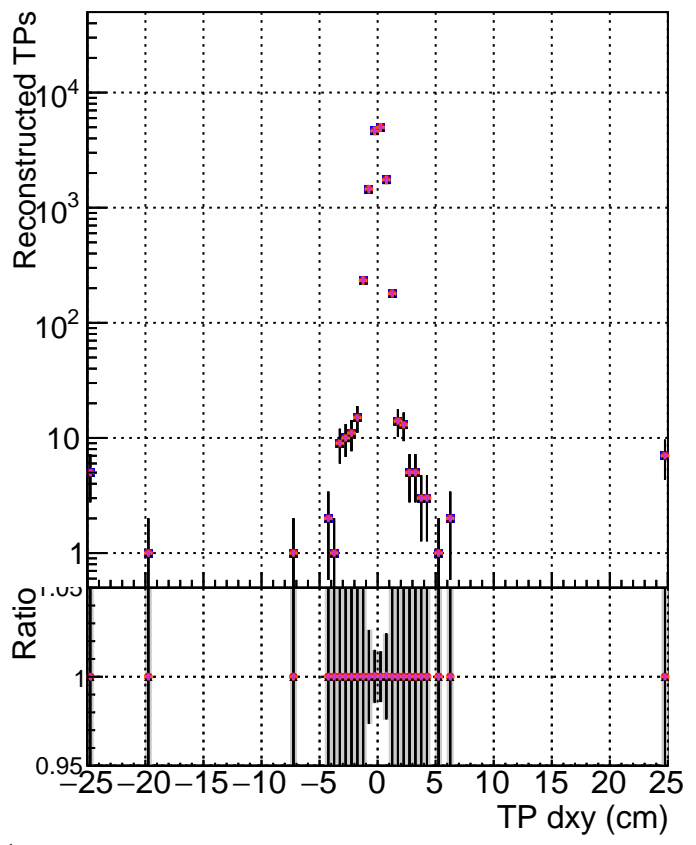

N of simulated tracks vs dxy

N of associated tracks (simToReco) vs dxy

N of simulated track

- DQM_mkFit6_XiMinusNOPUnew-lowpt
- DQM_mkFit_XiMinusNOPU_NEWdefault_specPless1
- ▲— DQM_mkFit_XiMinusNOPU_NEWdefault_specPless2
- ◆— DQM_mkFit_XiMinusNOPU_NEWdefault_specPless3
- ◇— DQM_mkFit_XiMinusNOPU_NEWdefault_specPless4