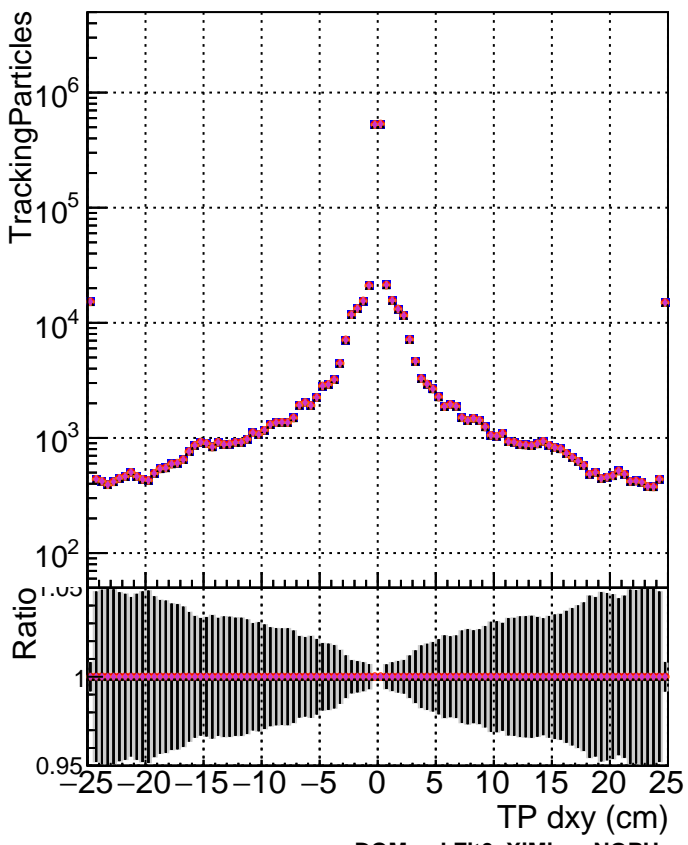

N of simulated tracks vs dxy

N of associated tracks (simToReco) vs dxy

N of simulated track

- DQM_mkFit6_XiMinusNOPUnew-lowpt
- DQM_mkFit_XiMinusNOPU_NEWdefault_specPless1
- ▲— DQM_mkFit_XiMinusNOPU_NEWdefault_specPless2
- ◆— DQM_mkFit_XiMinusNOPU_NEWdefault_specPless3
- ◇— DQM_mkFit_XiMinusNOPU_NEWdefault_specPless4