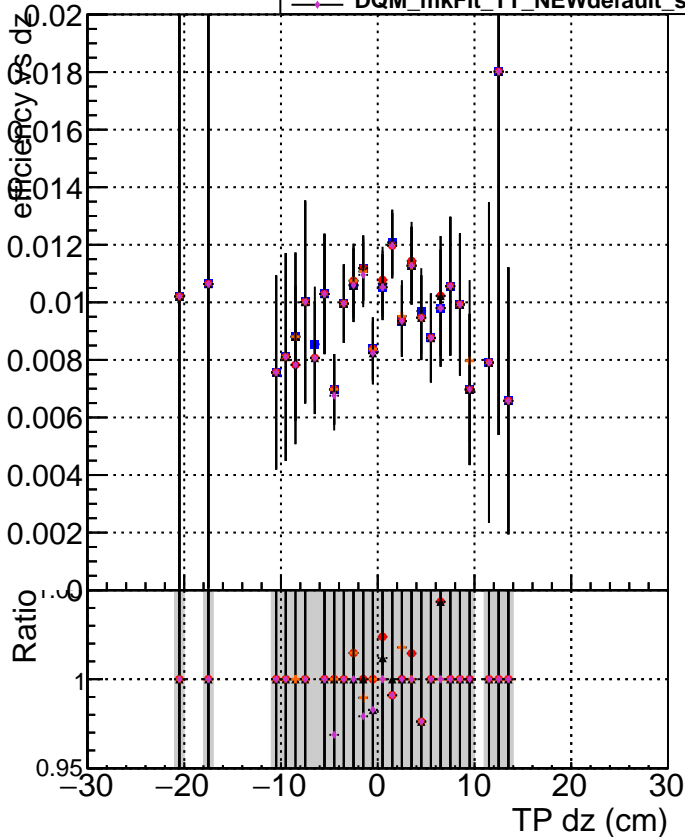

Efficiency vs Dxy

Efficiency vs Dz

- DQM_mkFit6_TTnew-lowpt
- DQM_mkFit_TT_NEWdefault_specPless1-lowpt
- ▲ DQM_mkFit_TT_NEWdefault_specPless2-lowpt
- ◆ DQM_mkFit_TT_NEWdefault_specPless3-lowpt
- ◇ DQM_mkFit_TT_NEWdefault_specPless4-lowpt