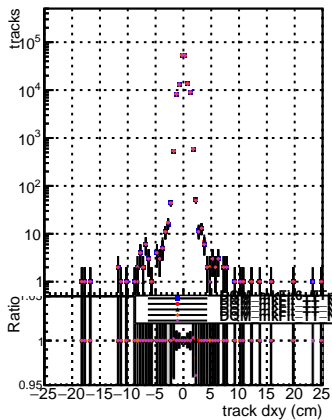

N of reco track vs dxy

N of associated (recoToSim) tracks vs dxy

N of associated (recoToSim) looper tracks vs dxy

N of reco track vs dz

N of associated (recoToSim) tracks vs dz

N of associated (recoToSim) looper tracks vs dz