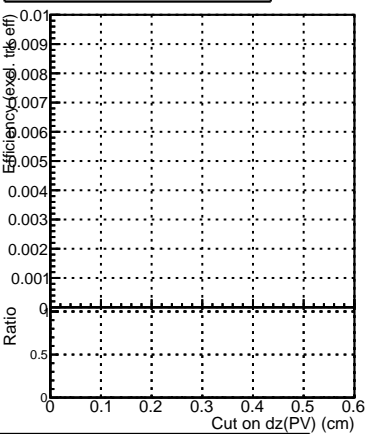

Efficiency vs. dz (PV)

Efficiency (tracking eff factorized out) vs. dz (PV)

- DQM_mkFit_XiMinusPU_retrain
- DQM_mkFit_XiMinusPU_NEWdefault_specPLess1
- DQM_mkFit_XiMinusPU_NEWdefault_specPLess2
- DQM_mkFit_XiMinusPU_NEWdefault_specPLess3
- DQM_mkFit_XiMinusPU_NEWdefault_specPLess4