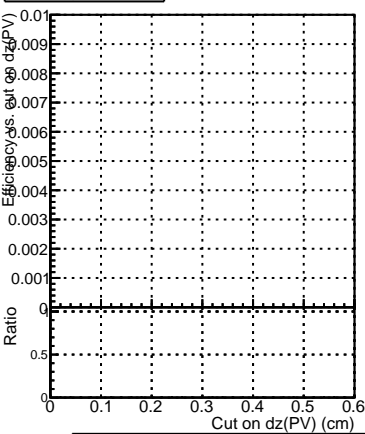

Efficiency vs. dz (PV)

Efficiency (tracking eff factorized out) vs. dz (PV)

- DQM_mkFit_XiMinusPU_retrain
- DQM_mkFit_XiMinusPU_NEWdefault_specPLess1
- DQM_mkFit_XiMinusPU_NEWdefault_specPLess2
- DQM_mkFit_XiMinusPU_NEWdefault_specPLess3
- DQM_mkFit_XiMinusPU_NEWdefault_specPLess4