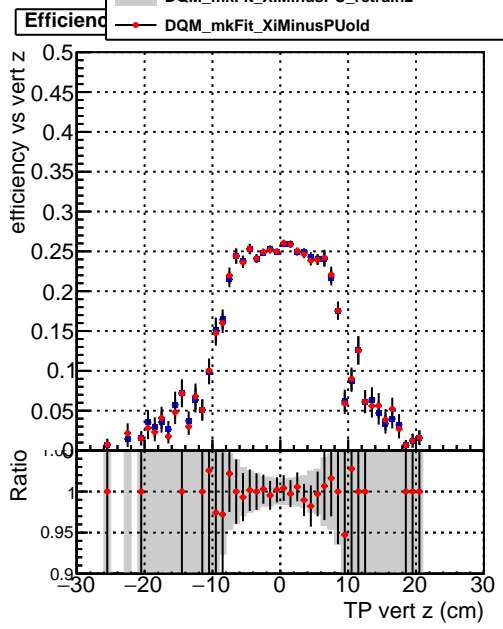

Efficiency vs vertpos

Legend: DQM\_mkFit\_XiMinusPU\_retrain2 (blue square), DQM\_mkFit\_XiMinusPUold (red circle)

Efficiency vs. sim PV z