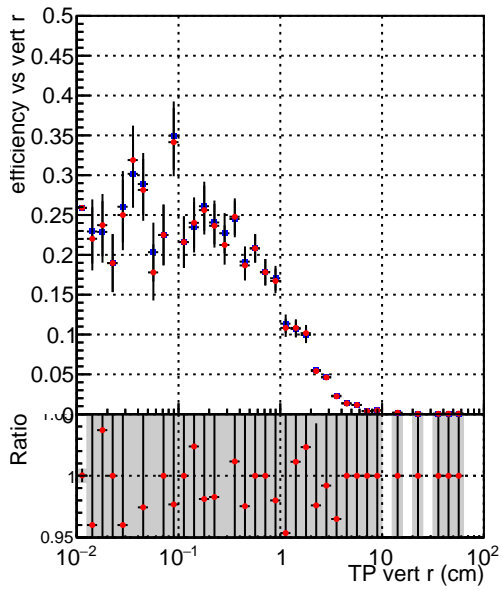

Efficiency vs vertpos

Legend: DQM\_mkFit\_XiMinusPU\_retrain2 (blue square), DQM\_mkFit\_XiMinusPUold (red circle)

Efficiency vs. sim PV z