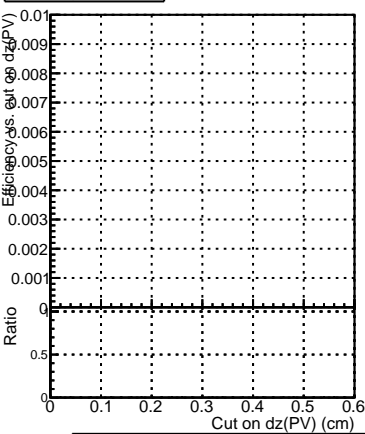

Efficiency vs. dz (PV)

Efficiency (tracking eff factorized out) vs. dz (PV)

- DQM\_mkFit\_XiMinusPU\_retrain2-lowpt
- DQM\_mkFit\_XiMinusPU\_NEWdefault\_specPLess1-2-lowpt
- DQM\_mkFit\_XiMinusPU\_NEWdefault\_specPLess2-2-lowpt
- DQM\_mkFit\_XiMinusPU\_NEWdefault\_specPLess3-2-lowpt
- DQM\_mkFit\_XiMinusPU\_NEWdefault\_specPLess4-2-lowpt

Fake rate