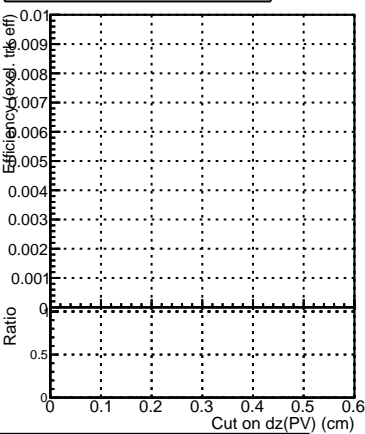

Efficiency vs. dz (PV)

Efficiency (tracking eff factorized out) vs. dz (PV)

- DQM\_mkFit\_XiMinusPU\_retrain2-lowpt
- DQM\_mkFit\_XiMinusPU\_NEWdefault\_specPLess1-2-lowpt
- DQM\_mkFit\_XiMinusPU\_NEWdefault\_specPLess2-2-lowpt
- DQM\_mkFit\_XiMinusPU\_NEWdefault\_specPLess3-2-lowpt
- DQM\_mkFit\_XiMinusPU\_NEWdefault\_specPLess4-2-lowpt

Fake rate