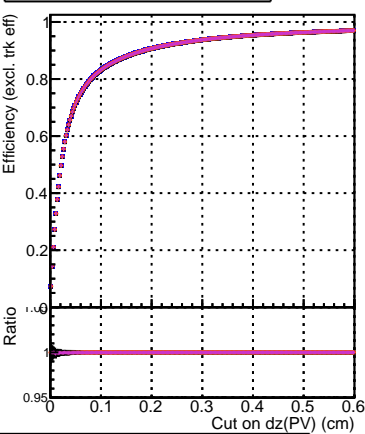

Efficiency vs. dz (PV)

Efficiency (tracking eff factorized out) vs. dz (PV)

Fake rate

- DQM\_mkFit\_XiMinusNOPU\_newDefault5
- DQM\_mkFit\_XiMinusNOPU\_NEWdefault\_specPLess1
- DQM\_mkFit\_XiMinusNOPU\_NEWdefault\_specPLess2
- DQM\_mkFit\_XiMinusNOPU\_NEWdefault\_specPLess3
- DQM\_mkFit\_XiMinusNOPU\_NEWdefault\_specPLess4