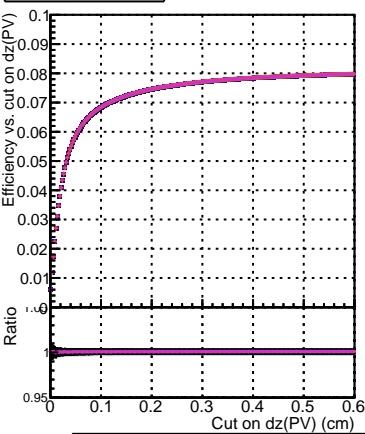

Efficiency vs. dz (PV)

Efficiency (tracking eff factorized out) vs. dz (PV)

Fake rate

- DQM\_mkFit\_XiMinusNOPU\_newDefault5
- DQM\_mkFit\_XiMinusNOPU\_NEWdefault\_specPLess1
- DQM\_mkFit\_XiMinusNOPU\_NEWdefault\_specPLess2
- DQM\_mkFit\_XiMinusNOPU\_NEWdefault\_specPLess3
- DQM\_mkFit\_XiMinusNOPU\_NEWdefault\_specPLess4