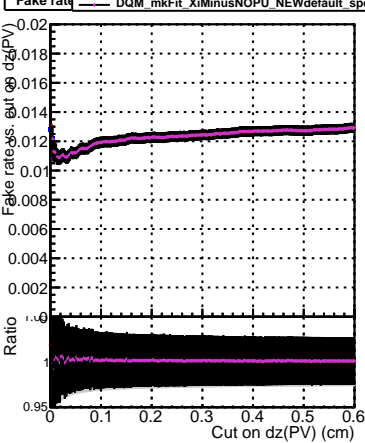

Efficiency vs. dz (PV)

Efficiency (tracking eff factorized out) vs. dz (PV)

Fake rate

- DQM\_mkFit\_XiMinusNOPU\_newDefault5
- DQM\_mkFit\_XiMinusNOPU\_NEWdefault\_specPLess1
- DQM\_mkFit\_XiMinusNOPU\_NEWdefault\_specPLess2
- DQM\_mkFit\_XiMinusNOPU\_NEWdefault\_specPLess3
- DQM\_mkFit\_XiMinusNOPU\_NEWdefault\_specPLess4