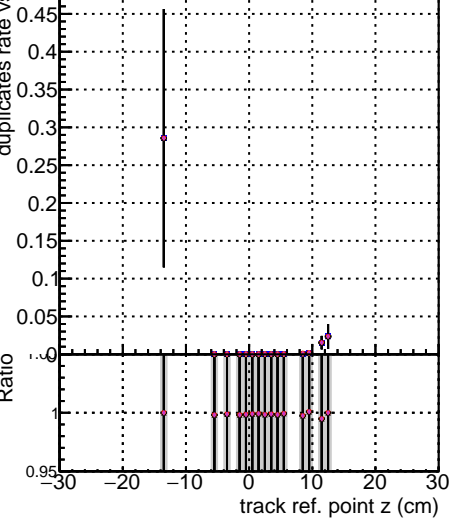

Fake rate vs vertpos

Duplicates Rate vs vertpos

Pileup rate vs vertpos

Fake rate vs v **Duplicates Rate vs v** **Pileup rate vs v**

Legend for 'v' (track ref. point z):

- DOM
- mkFit
- MINUS
- NOPI
- newDefaults
- ...

Fake rate vs v

Duplicates rate vs z

Pileup rate vs v

Fake rate vs. sim PV z

Duplicates Rate vs sim PV z

Pileup rate vs. sim PV z