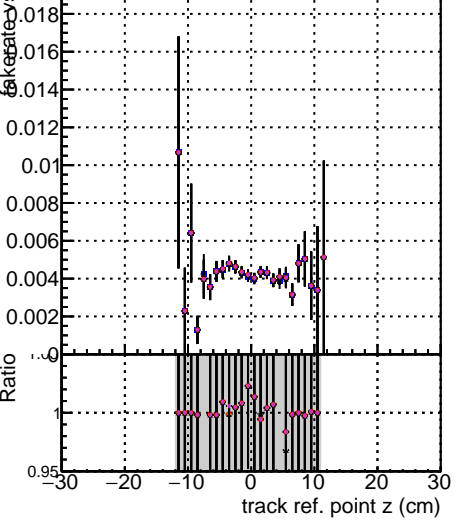

Fake rate vs vertpos

Duplicates Rate vs vertpos

Pileup rate vs vertpos

Fake rate vs v **Duplicates Rate vs v** **Pileup rate vs v**

Legend for 'v' (track ref. point z):

- DOM
- mkFit
- MINUS
- NOPI
- newDefaults
- ...

Fake rate vs v

Duplicates rate vs z

Pileup rate vs v

Fake rate vs. sim PV z

Duplicates Rate vs sim PV z

Pileup rate vs. sim PV z