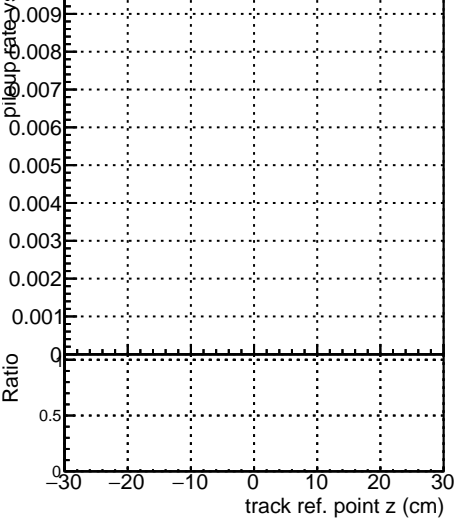

Fake rate vs vertpos

Duplicates Rate vs vertpos

Pileup rate vs vertpos

Fake rate vs v **Duplicates Rate vs v** **Pileup rate vs v**

Legend for 'v' (track ref. point z):

- DOM
- mkFit
- MINUS
- NOPI
- newDefaults
- ...

Fake rate vs v

Duplicates rate vs z

Pileup rate vs v

Fake rate vs. sim PV z

Duplicates Rate vs sim PV z

Pileup rate vs. sim PV z