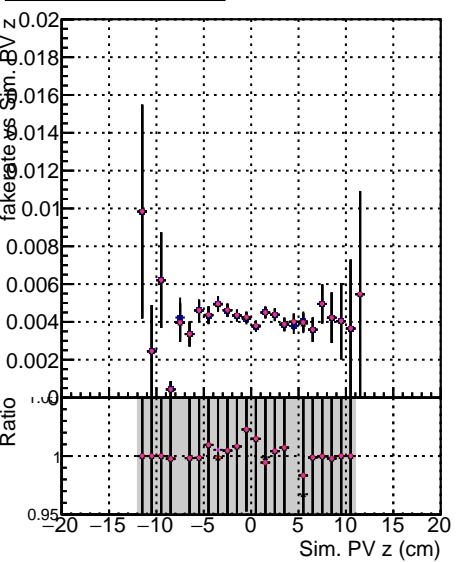

Fake rate vs vertpos

Duplicates Rate vs vertpos

Pileup rate vs vertpos

Fake rate vs v **Duplicates Rate vs v** **Pileup rate vs v**

Legend for 'v' (track ref. point z):

- DOM
- mkFit
- MINUS
- NOPI
- newDefaults
- ...

Fake rate vs v

Duplicates rate vs z

Pileup rate vs v

Fake rate vs. sim PV z

Duplicates Rate vs sim PV z

Pileup rate vs. sim PV z