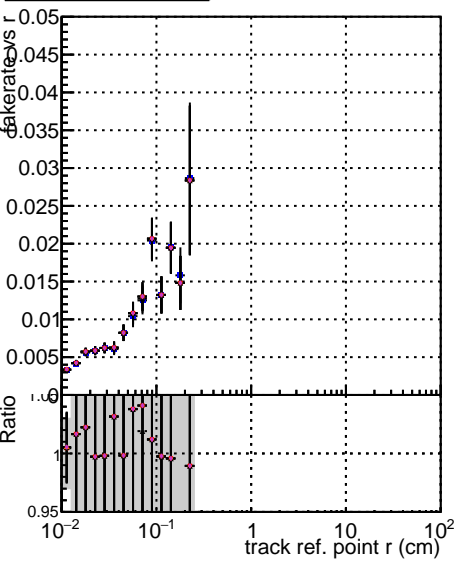

Fake rate vs vertpos

Duplicates Rate vs vertpos

Pileup rate vs vertpos

Fake rate vs v **Duplicates Rate vs v** **Pileup rate vs v**

Legend for 'v' (track ref. point z):

- DOM
- mkFit
- MINUS
- NOPI
- newDefaults
- ...

Fake rate vs v

Duplicates rate vs z

Pileup rate vs v

Fake rate vs. sim PV z

Duplicates Rate vs sim PV z

Pileup rate vs. sim PV z