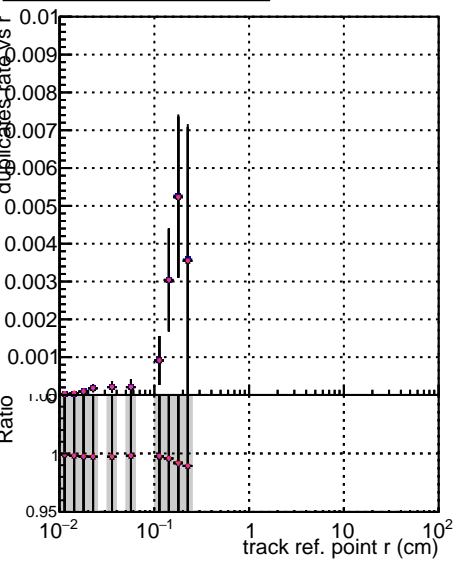

Fake rate vs vertpos

Duplicates Rate vs vertpos

Pileup rate vs vertpos

Fake rate vs v **Duplicates Rate vs v** **Pileup rate vs v**

Legend for 'v' (track ref. point z):

- DOM
- mkFit
- MINUS
- NOPI
- newDefaults
- ...

Fake rate vs v

Duplicates rate vs z

Pileup rate vs v

Fake rate vs. sim PV z

Duplicates Rate vs sim PV z

Pileup rate vs. sim PV z