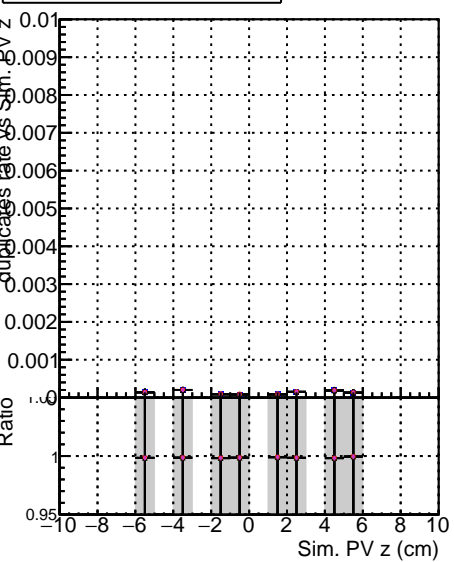

Fake rate vs vertpos

Duplicates Rate vs vertpos

Pileup rate vs vertpos

Fake rate vs v **Duplicates Rate vs v** **Pileup rate vs v**

Legend for 'v' (track ref. point z):

- DOM
- mkFit
- MINUS
- NOPI
- newDefaults
- ...

Fake rate vs v

Duplicates rate vs z

Pileup rate vs v

Fake rate vs. sim PV z

Duplicates Rate vs sim PV z

Pileup rate vs. sim PV z