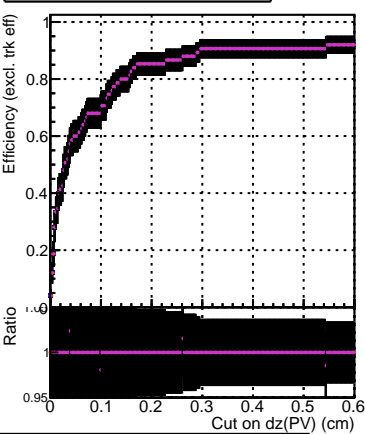

Efficiency vs. dz (PV)

Efficiency (tracking eff factorized out) vs. dz (PV)

- DQM\_mkFit\_XiMinusNOPU\_newDefault
- DQM\_mkFit\_XiMinusNOPU\_NEWdefault\_specPless1
- DQM\_mkFit\_XiMinusNOPU\_NEWdefault\_specPless2
- DQM\_mkFit\_XiMinusNOPU\_NEWdefault\_specPless3
- DQM\_mkFit\_XiMinusNOPU\_NEWdefault\_specPless4