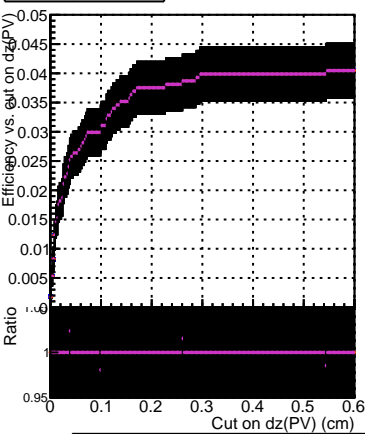

Efficiency vs. dz (PV)

Efficiency (tracking eff factorized out) vs. dz (PV)

- DQM\_mkFit\_XiMinusNOPU\_newDefault
- DQM\_mkFit\_XiMinusNOPU\_NEWdefault\_specPless1
- DQM\_mkFit\_XiMinusNOPU\_NEWdefault\_specPless2
- DQM\_mkFit\_XiMinusNOPU\_NEWdefault\_specPless3
- DQM\_mkFit\_XiMinusNOPU\_NEWdefault\_specPless4