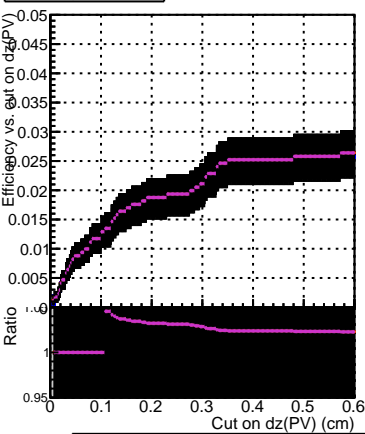

Efficiency vs. dz (PV)

Efficiency (tracking eff factorized out) vs. dz (PV)

- DQM\_mkFit\_XiMinusNOPU\_newDefault
- DQM\_mkFit\_XiMinusNOPU\_NEWdefault\_specPLess1
- DQM\_mkFit\_XiMinusNOPU\_NEWdefault\_specPLess2
- DQM\_mkFit\_XiMinusNOPU\_NEWdefault\_specPLess3
- DQM\_mkFit\_XiMinusNOPU\_NEWdefault\_specPLess4