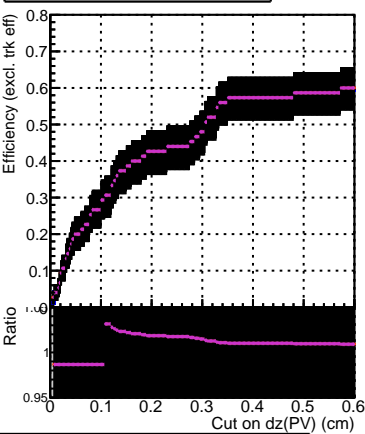

Efficiency vs. dz (PV)

Efficiency (tracking eff factorized out) vs. dz (PV)

- DQM\_mkFit\_XiMinusNOPU\_newDefault
- DQM\_mkFit\_XiMinusNOPU\_NEWdefault\_specPLess1
- DQM\_mkFit\_XiMinusNOPU\_NEWdefault\_specPLess2
- DQM\_mkFit\_XiMinusNOPU\_NEWdefault\_specPLess3
- DQM\_mkFit\_XiMinusNOPU\_NEWdefault\_specPLess4