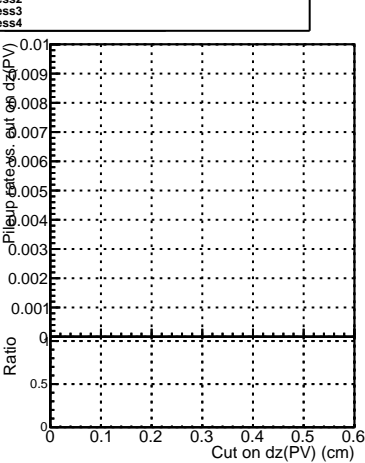

Efficiency vs. dz (PV)

Efficiency (tracking eff factorized out) vs. dz (PV)

Fake rate

- DQM_mkFit_XiMinusNOPU_newDefault
- DQM_mkFit_XiMinusNOPU_NEWdefault_specPless1
- DQM_mkFit_XiMinusNOPU_NEWdefault_specPless2
- DQM_mkFit_XiMinusNOPU_NEWdefault_specPless3
- DQM_mkFit_XiMinusNOPU_NEWdefault_specPless4