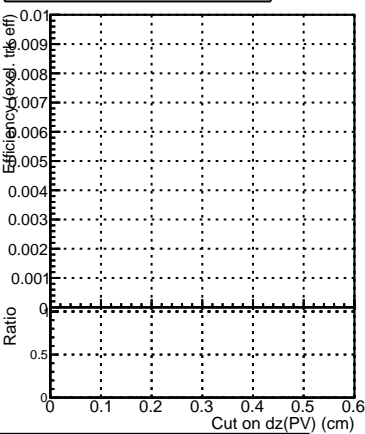

Efficiency vs. dz (PV)

Efficiency (tracking eff factorized out) vs. dz (PV)

Fake rate

- DQM_mkFit_XiMinusNOPU_newDefault
- DQM_mkFit_XiMinusNOPU_NEWdefault_specPless1
- DQM_mkFit_XiMinusNOPU_NEWdefault_specPless2
- DQM_mkFit_XiMinusNOPU_NEWdefault_specPless3
- DQM_mkFit_XiMinusNOPU_NEWdefault_specPless4