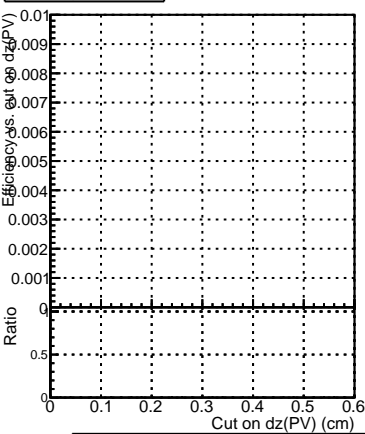

Efficiency vs. dz (PV)

Efficiency (tracking eff factorized out) vs. dz (PV)

Fake rate

- DQM_mkFit_XiMinusNOPU_newDefault
- DQM_mkFit_XiMinusNOPU_NEWdefault_specPless1
- DQM_mkFit_XiMinusNOPU_NEWdefault_specPless2
- DQM_mkFit_XiMinusNOPU_NEWdefault_specPless3
- DQM_mkFit_XiMinusNOPU_NEWdefault_specPless4