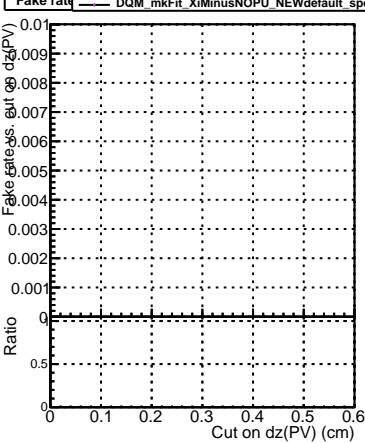

Efficiency vs. dz (PV)

Efficiency (tracking eff factorized out) vs. dz (PV)

Fake rate

- DQM_mkFit_XiMinusNOPU_newDefault
- DQM_mkFit_XiMinusNOPU_NEWdefault_specPless1
- DQM_mkFit_XiMinusNOPU_NEWdefault_specPless2
- DQM_mkFit_XiMinusNOPU_NEWdefault_specPless3
- DQM_mkFit_XiMinusNOPU_NEWdefault_specPless4