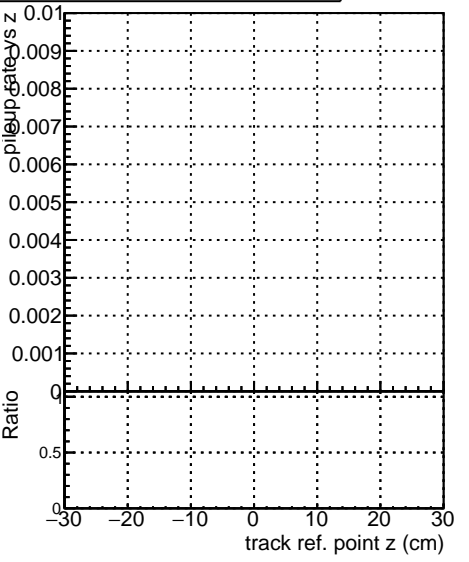

Fake rate vs vertpos

Duplicates Rate vs vertpos

Pileup rate vs vertpos

—●— DQM_mkFit_XiMinusNOPU_newDefault5
—●— DQM_mkFit_XiMinusNOPUold-lowpt

Fake rate vs v

Duplicates Rate vs v

Pileup rate vs v

Fake rate vs. sim PV z

Duplicates Rate vs sim PV z

Pileup rate vs. sim PV z