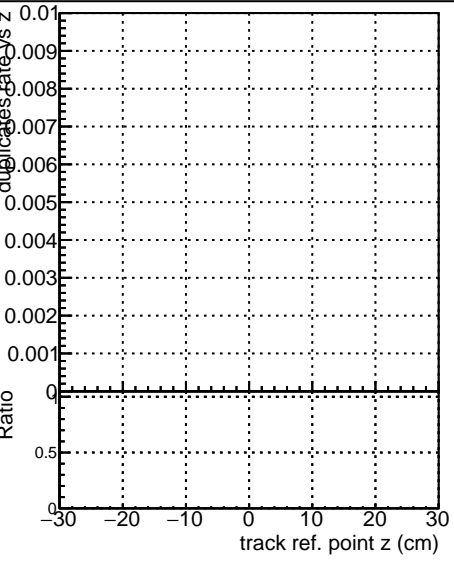

Fake rate vs vertpos

Duplicates Rate vs vertpos

Pileup rate vs vertpos

—●— DQM_mkFit_XiMinusNOPU_newDefault5
—●— DQM_mkFit_XiMinusNOPUold-lowpt

Fake rate vs v

Duplicates Rate vs v

Pileup rate vs v

Fake rate vs. sim PV z

Duplicates Rate vs sim PV z

Pileup rate vs. sim PV z