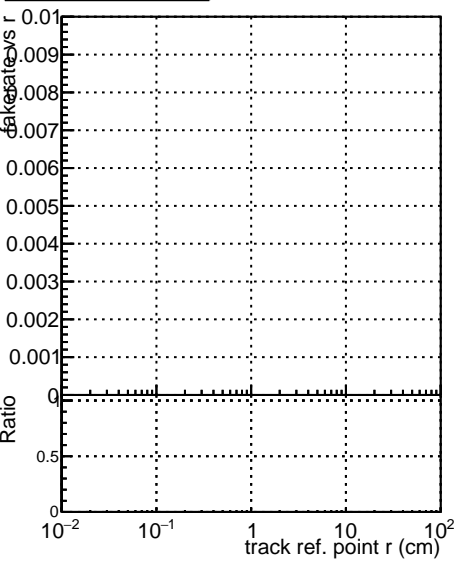

Fake rate vs vertpos

Duplicates Rate vs vertpos

Pileup rate vs vertpos

—●— DQM_mkFit_XiMinusNOPU_newDefault5
—●— DQM_mkFit_XiMinusNOPUold-lowpt

Fake rate vs v

Duplicates Rate vs v

Pileup rate vs v

Fake rate vs. sim PV z

Duplicates Rate vs sim PV z

Pileup rate vs. sim PV z