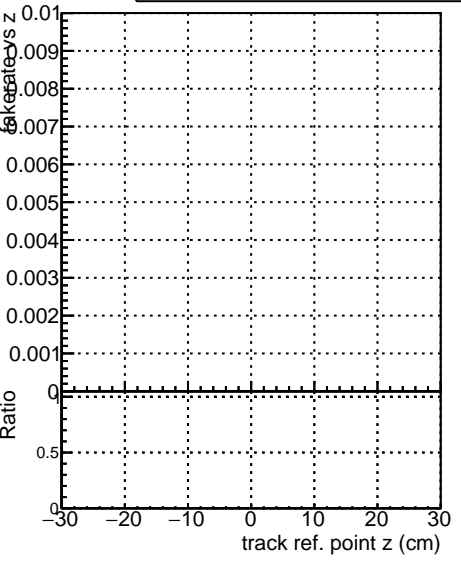

Fake rate vs vertpos

Duplicates Rate vs vertpos

Pileup rate vs vertpos

—●— DQM_mkFit_XiMinusNOPU_newDefault5
—●— DQM_mkFit_XiMinusNOPUold-lowpt

Fake rate vs v

Duplicates Rate vs v

Pileup rate vs v

Fake rate vs. sim PV z

Duplicates Rate vs sim PV z

Pileup rate vs. sim PV z