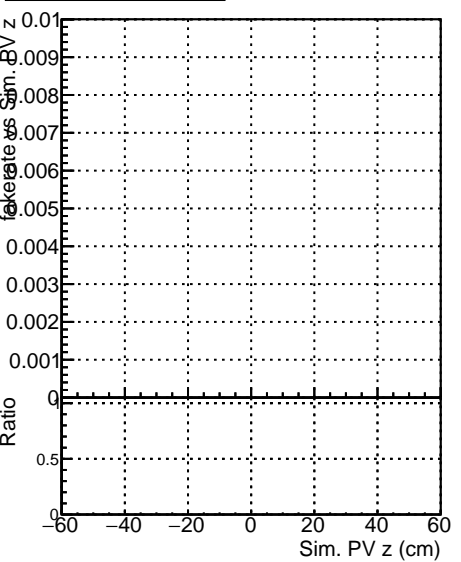

Fake rate vs vertpos

Duplicates Rate vs vertpos

Pileup rate vs vertpos

—●— DQM_mkFit_XiMinusNOPU_newDefault5
—●— DQM_mkFit_XiMinusNOPUold-lowpt

Fake rate vs v

Duplicates Rate vs v

Pileup rate vs v

Fake rate vs. sim PV z

Duplicates Rate vs sim PV z

Pileup rate vs. sim PV z