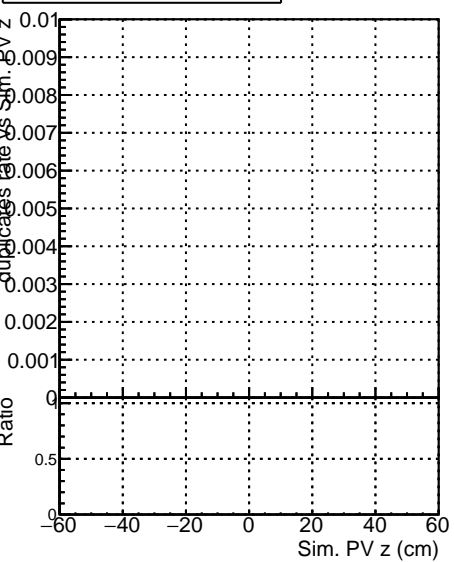

Fake rate vs vertpos

Duplicates Rate vs vertpos

Pileup rate vs vertpos

—●— DQM_mkFit_XiMinusNOPU_newDefault5
—●— DQM_mkFit_XiMinusNOPUold-lowpt

Fake rate vs v

Duplicates Rate vs v

Pileup rate vs v

Fake rate vs. sim PV z

Duplicates Rate vs sim PV z

Pileup rate vs. sim PV z