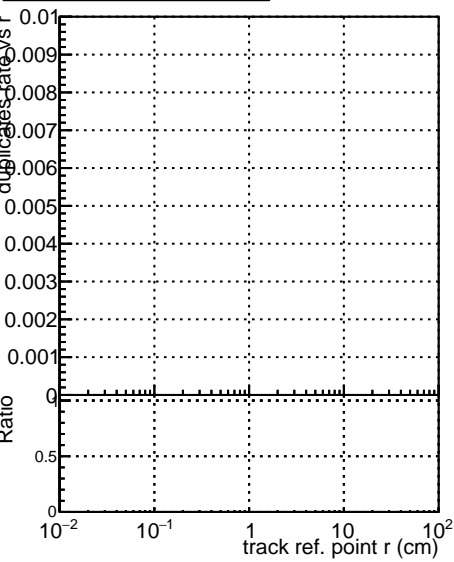

Fake rate vs vertpos

Duplicates Rate vs vertpos

Pileup rate vs vertpos

—●— DQM_mkFit_XiMinusNOPU_newDefault5
—●— DQM_mkFit_XiMinusNOPUold-lowpt

Fake rate vs v

Duplicates Rate vs v

Pileup rate vs v

Fake rate vs. sim PV z

Duplicates Rate vs sim PV z

Pileup rate vs. sim PV z