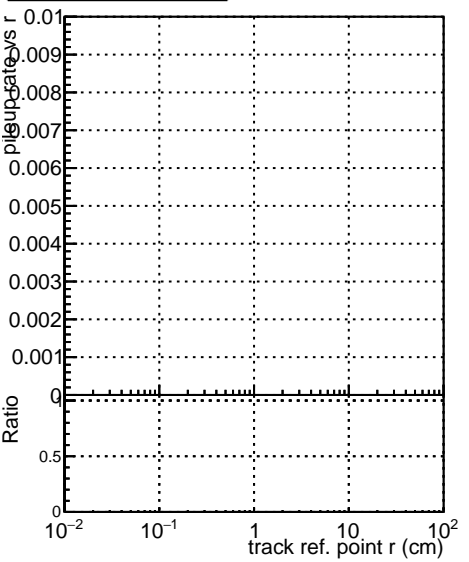

Fake rate vs vertpos

Duplicates Rate vs vertpos

Pileup rate vs vertpos

—●— DQM_mkFit_XiMinusNOPU_newDefault5
—●— DQM_mkFit_XiMinusNOPUold-lowpt

Fake rate vs v

Duplicates Rate vs v

Pileup rate vs v

Fake rate vs. sim PV z

Duplicates Rate vs sim PV z

Pileup rate vs. sim PV z