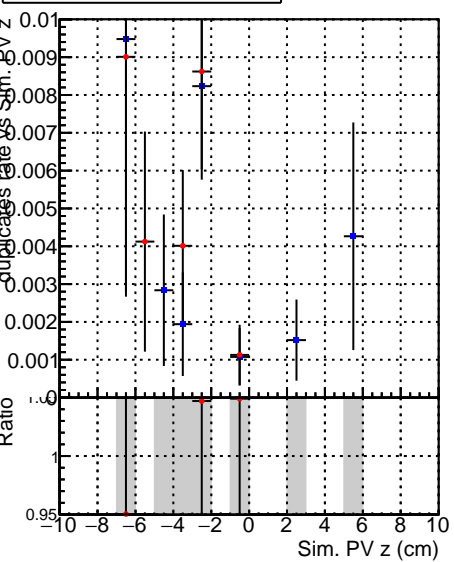

Fake rate vs vertpos**Duplicates Rate vs vertpos****Pileup rate vs vertpos**

■ DQM_mkFit_XiMinusNOPU_newDefault5
● DQM_mkFit_XiMinusNOPUOld-lowpvt

Fake rate vs v**Fake rate vs. sim PV z****Duplicates Rate vs sim PV z****Pileup rate vs. sim PV z**