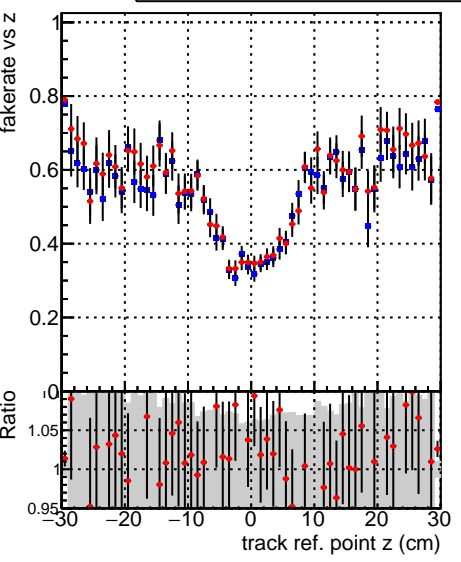

Fake rate vs vertpos**Duplicates Rate vs vertpos****Pileup rate vs vertpos**

■ DQM_mkFit_XiMinusNOPU_newDefault5
● DQM_mkFit_XiMinusNOPUOld-lowpvt

Fake rate vs v**Fake rate vs. sim PV z****Duplicates Rate vs sim PV z****Pileup rate vs. sim PV z**