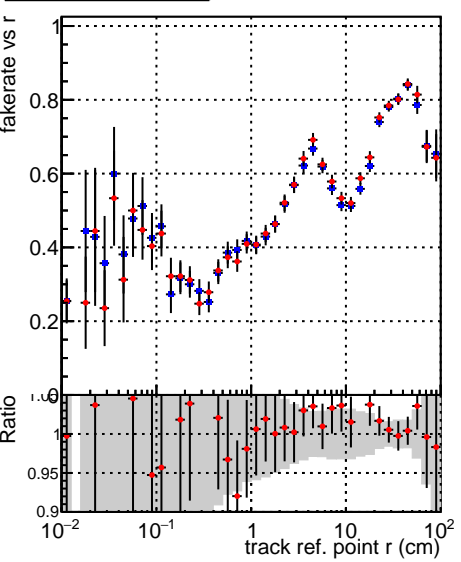

Fake rate vs vertpos**Duplicates Rate vs vertpos****Pileup rate vs vertpos**

■ DQM_mkFit_XiMinusNOPU_newDefault5
● DQM_mkFit_XiMinusNOPUOld-lowpvt

Fake rate vs v**Fake rate vs. sim PV z****Duplicates Rate vs sim PV z****Pileup rate vs. sim PV z**