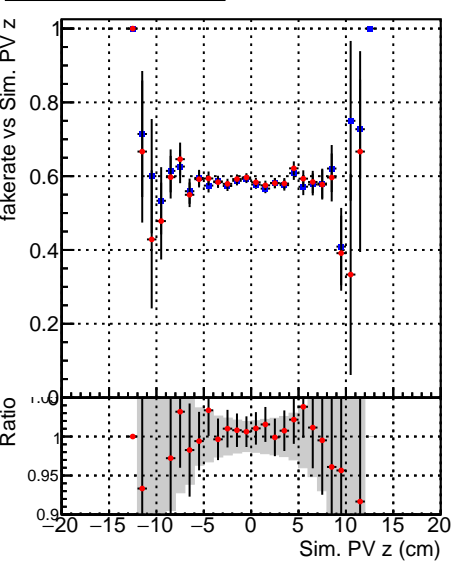

Fake rate vs vertpos**Duplicates Rate vs vertpos****Pileup rate vs vertpos**

■ DQM_mkFit_XiMinusNOPU_newDefault5
● DQM_mkFit_XiMinusNOPUOld-lowpvt

Fake rate vs v**Fake rate vs. sim PV z****Duplicates Rate vs sim PV z****Pileup rate vs. sim PV z**