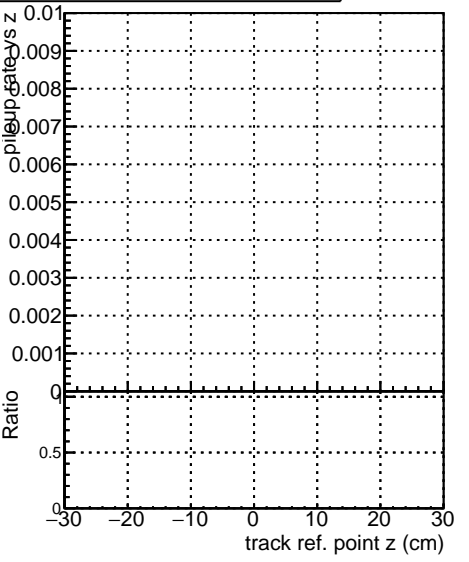

Fake rate vs vertpos**Duplicates Rate vs vertpos****Pileup rate vs vertpos**

■ DQM_mkFit_XiMinusNOPU_newDefault5
● DQM_mkFit_XiMinusNOPUOld-lowpvt

Fake rate vs v**Fake rate vs. sim PV z****Duplicates Rate vs sim PV z****Pileup rate vs. sim PV z**