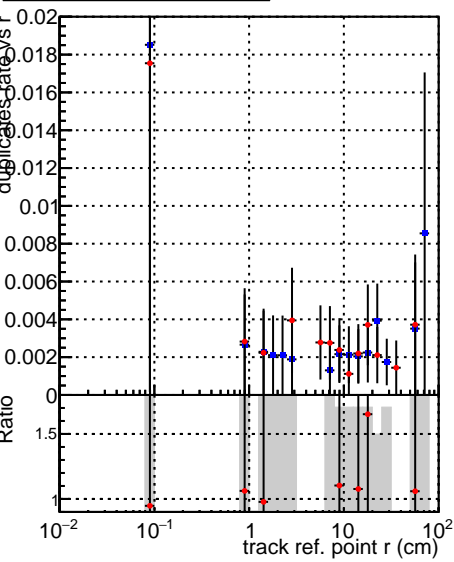

Fake rate vs vertpos**Duplicates Rate vs vertpos****Pileup rate vs vertpos**

■ DQM_mkFit_XiMinusNOPU_newDefault5
● DQM_mkFit_XiMinusNOPUOld-lowpvt

Fake rate vs v**Fake rate vs. sim PV z****Duplicates Rate vs sim PV z****Pileup rate vs. sim PV z**