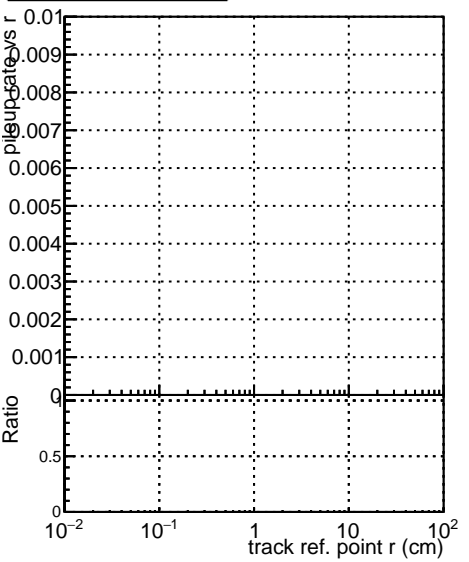

Fake rate vs vertpos**Duplicates Rate vs vertpos****Pileup rate vs vertpos**

■ DQM_mkFit_XiMinusNOPU_newDefault5
● DQM_mkFit_XiMinusNOPUOld-lowpvt

Fake rate vs v**Fake rate vs. sim PV z****Duplicates Rate vs sim PV z****Pileup rate vs. sim PV z**