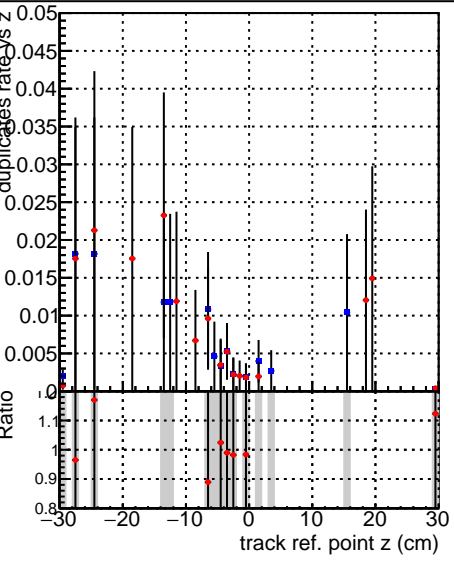

Fake rate vs vertpos**Duplicates Rate vs vertpos****Pileup rate vs vertpos**

■ DQM_mkFit_XiMinusNOPU_newDefault5
● DQM_mkFit_XiMinusNOPUOld-lowpvt

Fake rate vs v**Fake rate vs. sim PV z****Duplicates Rate vs sim PV z****Pileup rate vs. sim PV z**