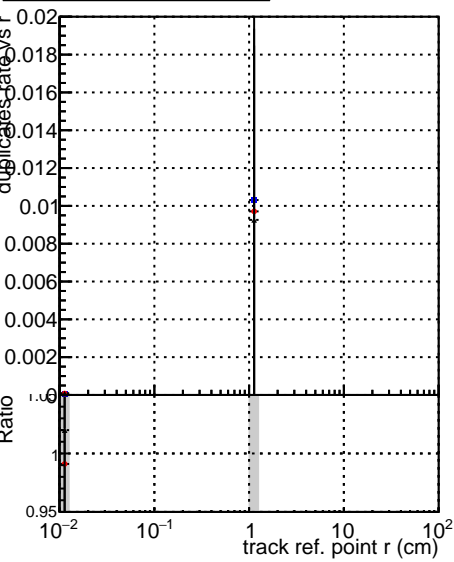

Fake rate vs vertpos**Duplicates Rate vs vertpos****Pileup rate vs vertpos****Fake rate vs v****Duplicates Rate vs v****Pileup rate vs v**

● DQM_mkFit5_XiMinusNOPUold-lowpt
● DQM_mkFit_XiMinusNOPU_newDefault5
● DQM_mkFit_XiMinusNOPU_NEWDefault5_specPLess3

Fake rate vs. sim PV z**Duplicates Rate vs sim PV z****Pileup rate vs. sim PV z**