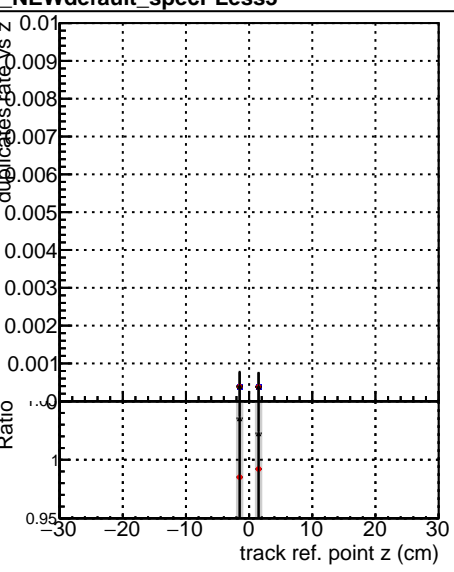

Fake rate vs vertpos**Duplicates Rate vs vertpos****Pileup rate vs vertpos****Fake rate vs v****Duplicates Rate vs v****Pileup rate vs v**

● DQM_mkFit5_XiMinusNOPUold-lowpt
● DQM_mkFit_XiMinusNOPU_newDefault5
● DQM_mkFit_XiMinusNOPU_NEWDefault5_specPLess3

Fake rate vs. sim PV z**Duplicates Rate vs sim PV z****Pileup rate vs. sim PV z**