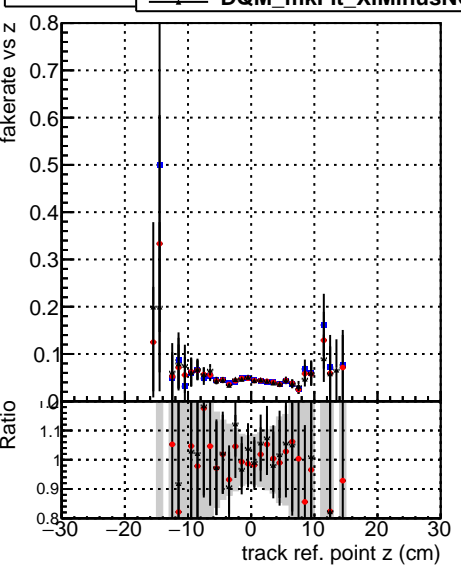

Fake rate vs vertpos**Duplicates Rate vs vertpos****Pileup rate vs vertpos****Fake rate vs v****Duplicates Rate vs v****Pileup rate vs v**

● DQM_mkFit5_XiMinusNOPUold-lowpt
● DQM_mkFit_XiMinusNOPU_newDefault5
● DQM_mkFit_XiMinusNOPU_NEWDefault5_specPLess3

Fake rate vs. sim PV z**Duplicates Rate vs sim PV z****Pileup rate vs. sim PV z**