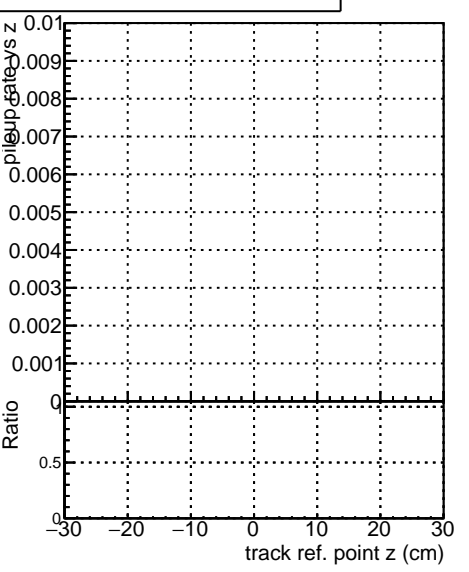

Fake rate vs vertpos**Duplicates Rate vs vertpos****Pileup rate vs vertpos****Fake rate vs v****Duplicates Rate vs v****Pileup rate vs v**

● DQM_mkFit5_XiMinusNOPUold-lowpt
● DQM_mkFit_XiMinusNOPU_newDefault5
● DQM_mkFit_XiMinusNOPU_NEWDefault5_specPLess3

Fake rate vs. sim PV z**Duplicates Rate vs sim PV z****Pileup rate vs. sim PV z**