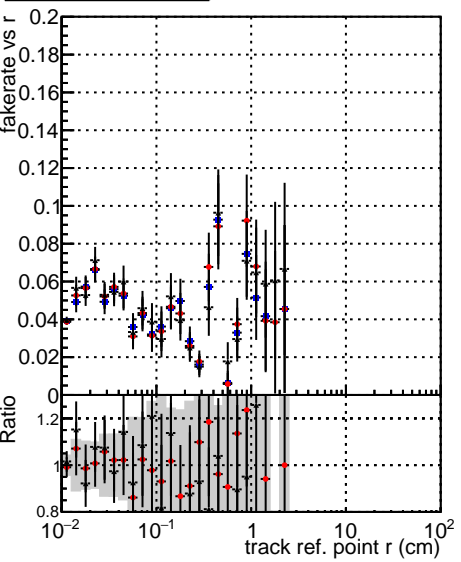

Fake rate vs vertpos**Duplicates Rate vs vertpos****Pileup rate vs vertpos****Fake rate vs v****Duplicates Rate vs v****Pileup rate vs v**

● DQM_mkFit5_XiMinusNOPUold-lowpt
● DQM_mkFit_XiMinusNOPU_newDefault5
● DQM_mkFit_XiMinusNOPU_NEWDefault5_specPLess3

Fake rate vs. sim PV z**Duplicates Rate vs sim PV z****Pileup rate vs. sim PV z**