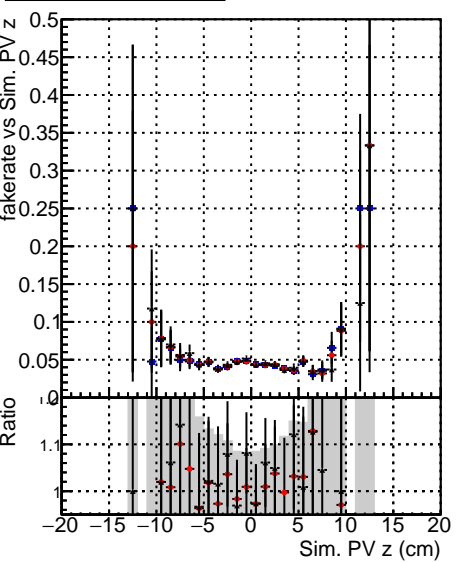

Fake rate vs vertpos**Duplicates Rate vs vertpos****Pileup rate vs vertpos****Fake rate vs v****Duplicates Rate vs v****Pileup rate vs v**

● DQM_mkFit5_XiMinusNOPUold-lowpt
● DQM_mkFit_XiMinusNOPU_newDefault5
● DQM_mkFit_XiMinusNOPU_NEWDefault5_specPLess3

Fake rate vs. sim PV z**Duplicates Rate vs sim PV z****Pileup rate vs. sim PV z**