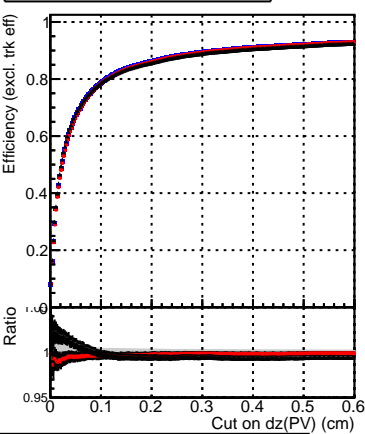

Efficiency vs. dz (PV)

Efficiency (tracking eff factorized out) vs. dz (PV)

Fake rate

- DQM_mkFit5_XiMinusNOPUold-lowpt
- DQM_mkFit5_XiMinusNOPU_newDefault5
- DQM_mkFit5_XiMinusNOPU_NEWdefault_specPLess3