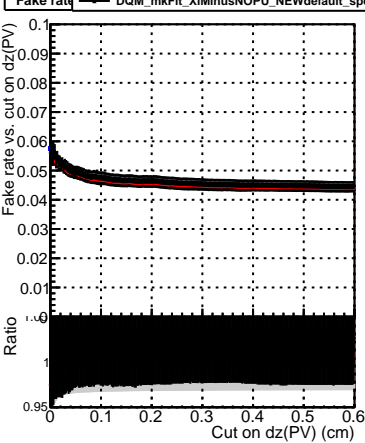

Efficiency vs. dz (PV)

Efficiency (tracking eff factorized out) vs. dz (PV)

Fake rate

- DQM_mkFit5_XiMinusNOPUold-lowpt
- DQM_mkFit5_XiMinusNOPU_newDefault5
- DQM_mkFit5_XiMinusNOPU_NEWdefault_specPLess3