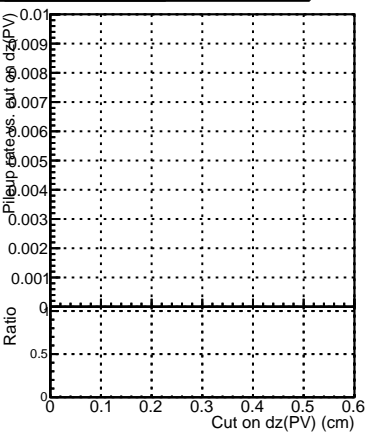

Efficiency vs. dz (PV)

Efficiency (tracking eff factorized out) vs. dz (PV)

Fake rate

- DQM_mkFit5_XiMinusNOPUold-lowpt
- DQM_mkFit5_XiMinusNOPU_newDefault5
- DQM_mkFit5_XiMinusNOPU_NEWdefault_specPLess3