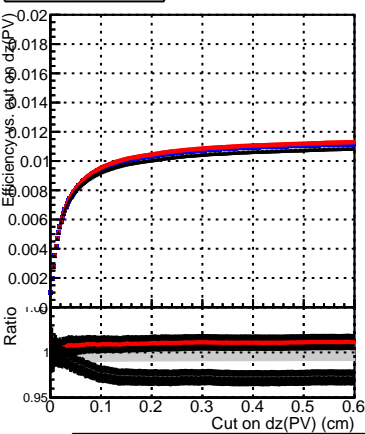

Efficiency vs. dz (PV)

Efficiency (tracking eff factorized out) vs. dz (PV)

Fake rate

- DQM_mkFit5_XiMinusNOPUold-lowpt
- DQM_mkFit5_XiMinusNOPU_newDefault5
- DQM_mkFit5_XiMinusNOPU_NEWdefault_specPLess3