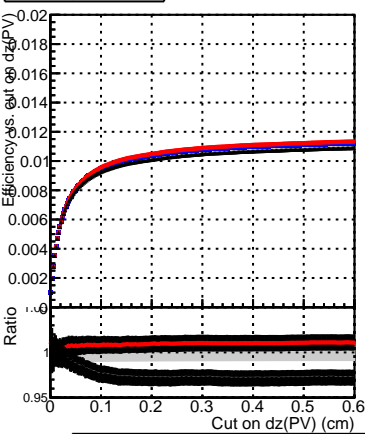

Efficiency vs. dz (PV)

Efficiency (tracking eff factorized out) vs. dz (PV)

Fake rate

- DQM\_mkFit5\_XiMinusNOPUold-lowpt
- DQM\_mkFit5\_XiMinusNOPU\_newDefault5
- DQM\_mkFit5\_XiMinusNOPU\_NEWdefault\_specPLess3