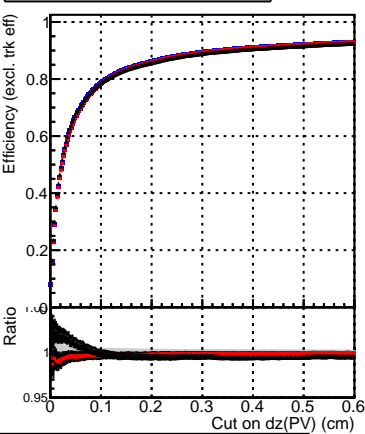

Efficiency vs. dz (PV)

Efficiency (tracking eff factorized out) vs. dz (PV)

Fake rate

- DQM\_mkFit5\_XiMinusNOPUold-lowpt
- DQM\_mkFit5\_XiMinusNOPU\_newDefault5
- DQM\_mkFit5\_XiMinusNOPU\_NEWdefault\_specPLess3