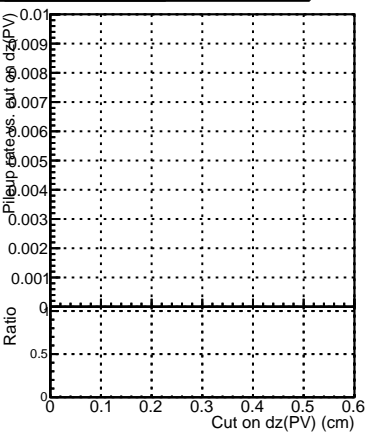

Efficiency vs. dz (PV)

Efficiency (tracking eff factorized out) vs. dz (PV)

Fake rate

- DQM\_mkFit5\_XiMinusNOPUold-lowpt
- DQM\_mkFit5\_XiMinusNOPU\_newDefault5
- DQM\_mkFit5\_XiMinusNOPU\_NEWdefault\_specPLess3