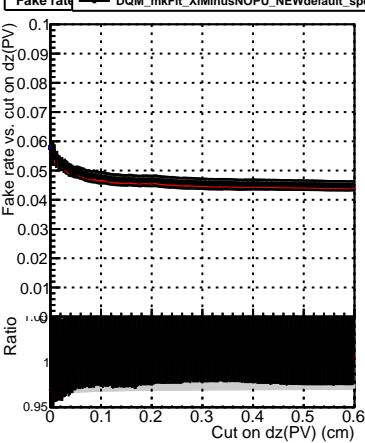

Efficiency vs. dz (PV)

Efficiency (tracking eff factorized out) vs. dz (PV)

Fake rate

- DQM\_mkFit5\_XiMinusNOPUold-lowpt
- DQM\_mkFit5\_XiMinusNOPU\_newDefault5
- DQM\_mkFit5\_XiMinusNOPU\_NEWdefault\_specPLess3