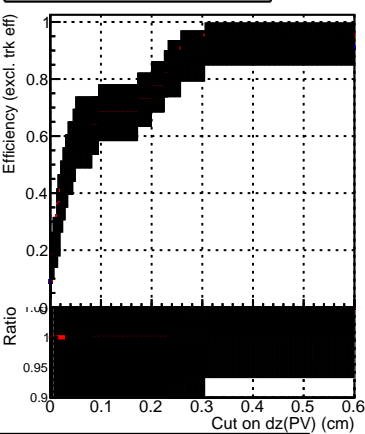

Efficiency vs. dz (PV)

Efficiency (tracking eff factorized out) vs. dz (PV)

- DQM_mkFit5_XiMinusNOPUold-lowpt
- DQM_mkFit_XiMinusNOPU_newDefault5
- DQM_mkFit_XiMinusNOPU_NEWdefault_specPLess3