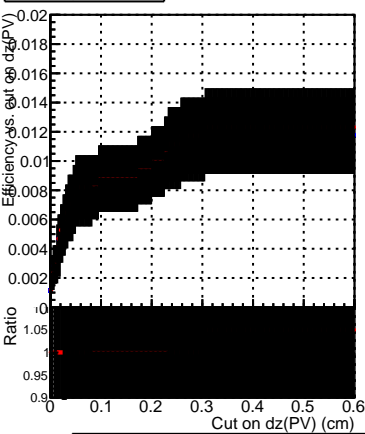

Efficiency vs. dz (PV)

Efficiency (tracking eff factorized out) vs. dz (PV)

- DQM_mkFit5_XiMinusNOPUold-lowpt
- DQM_mkFit_XiMinusNOPU_newDefault5
- DQM_mkFit_XiMinusNOPU_NEWdefault_specPLess3