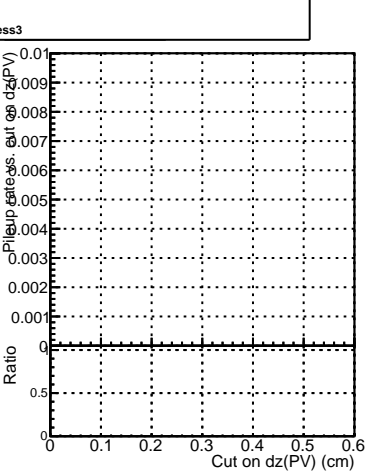

Efficiency vs. dz (PV)

Efficiency (tracking eff factorized out) vs. dz (PV)

Fake rate

- DQM\_mkFit5\_XiMinusNOPUold-lowpt
- DQM\_mkFit\_XiMinusNOPU\_newDefault5
- DQM\_mkFit\_XiMinusNOPU\_NEWdefault\_specPLess3