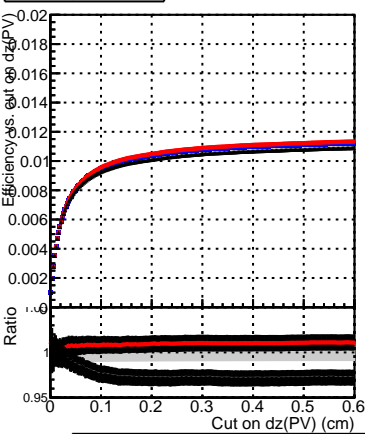

Efficiency vs. dz (PV)

Efficiency (tracking eff factorized out) vs. dz (PV)

Fake rate

- DQM\_mkFit5\_XiMinusNOPUold-lowpt
- DQM\_mkFit\_XiMinusNOPU\_newDefault5
- DQM\_mkFit\_XiMinusNOPU\_NEWdefault\_specPLess3