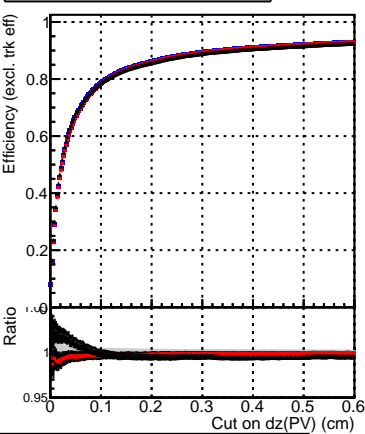

Efficiency vs. dz (PV)

Efficiency (tracking eff factorized out) vs. dz (PV)

Fake rate

- DQM\_mkFit5\_XiMinusNOPUold-lowpt
- DQM\_mkFit\_XiMinusNOPU\_newDefault5
- DQM\_mkFit\_XiMinusNOPU\_NEWdefault\_specPLess3