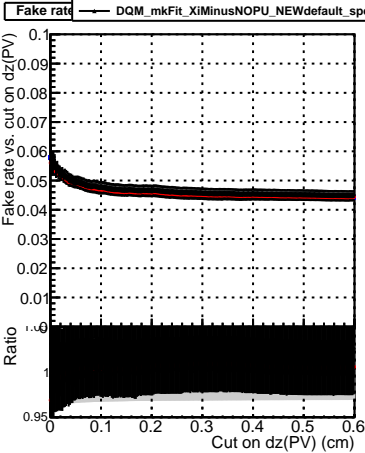

Efficiency vs. dz (PV)

Efficiency (tracking eff factorized out) vs. dz (PV)

Fake rate

- DQM\_mkFit5\_XiMinusNOPUold-lowpt
- DQM\_mkFit\_XiMinusNOPU\_newDefault5
- DQM\_mkFit\_XiMinusNOPU\_NEWdefault\_specPLess3