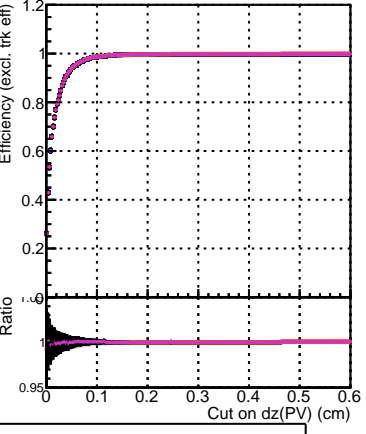

Efficiency vs. dz (PV)

Efficiency (tracking eff factorized out) vs. dz (PV)

- DQM\_mkFit\_TT\_retrain
- DQM\_mkFit\_TT\_NEWdefault\_specPless1
- DQM\_mkFit\_TT\_NEWdefault\_specPless2
- DQM\_mkFit\_TT\_NEWdefault\_specPless3
- DQM\_mkFit\_TT\_NEWdefault\_specPless4