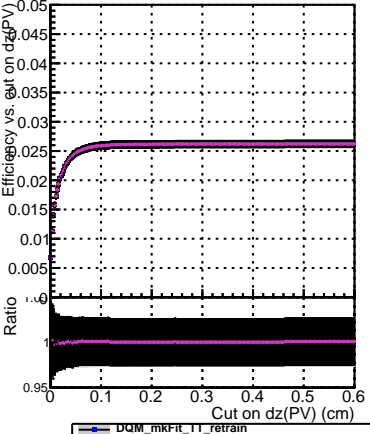

Efficiency vs. dz (PV)

Efficiency (tracking eff factorized out) vs. dz (PV)

- DQM\_mkFit\_TT\_retrain
- DQM\_mkFit\_TT\_NEWdefault\_specPless1
- DQM\_mkFit\_TT\_NEWdefault\_specPless2
- DQM\_mkFit\_TT\_NEWdefault\_specPless3
- DQM\_mkFit\_TT\_NEWdefault\_specPless4

Fake rate