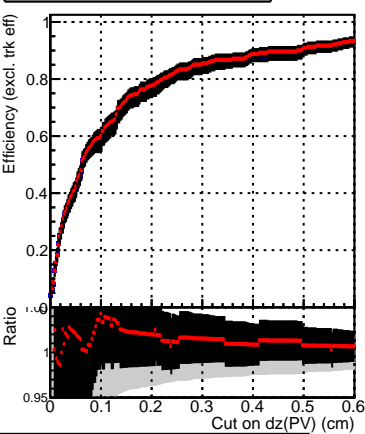

Efficiency vs. dz (PV)

Efficiency (tracking eff factorized out) vs. dz (PV)

- DQM_mkFit_TT_retrain-lowpt
- DQM_mkFit_TTold-lowpt