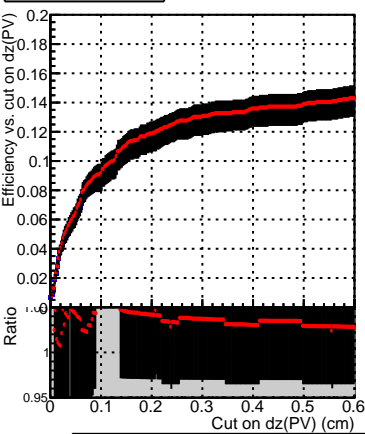

Efficiency vs. dz (PV)

Efficiency (tracking eff factorized out) vs. dz (PV)

- DQM_mkFit_TT_retrain-lowpt
- DQM_mkFit_TTold-lowpt