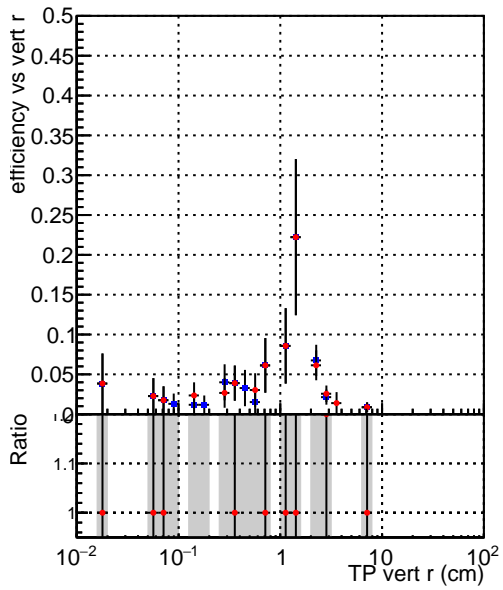

Efficiency vs vertpos

—●— DQM_mkFit_TT_retrain-lowpt
—●— DQM_mkFit_TTold-lowpt

Efficiency vs vert z

Efficiency vs. sim PV z