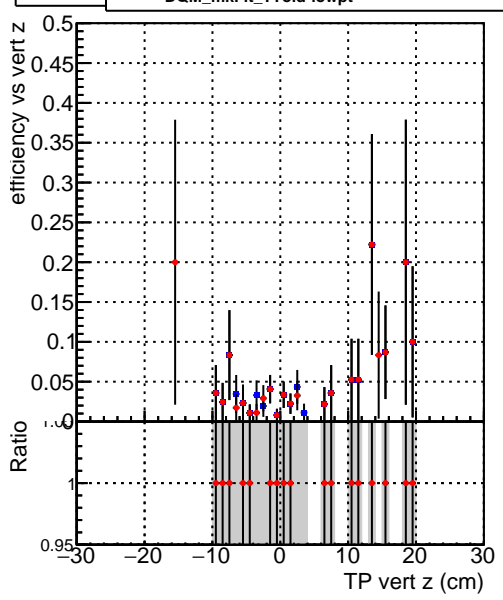

Efficiency vs vertpos

—●— DQM_mkFit_TT_retrain-lowpt
—●— DQM_mkFit_TTold-lowpt

Efficiency vs vert z

Efficiency vs. sim PV z