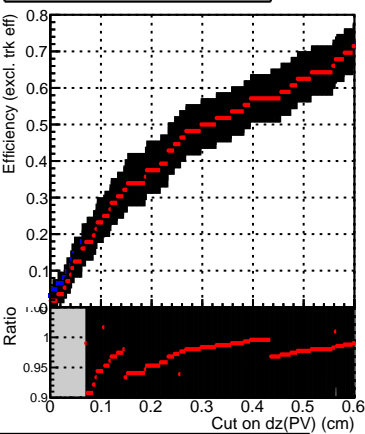

Efficiency vs. dz (PV)

Efficiency (tracking eff factorized out) vs. dz (PV)

Legend:
- DQM_mkFit_TT_retrain-lowpt (black line with blue markers)
- DQM_mkFit_TTold-lowpt (red line with red markers)