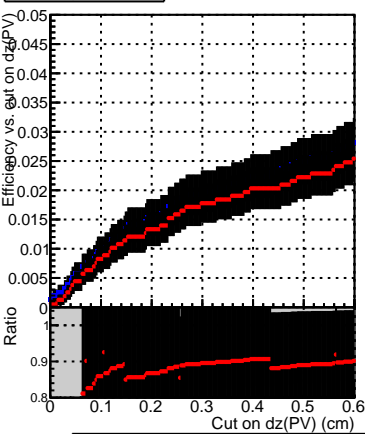

Efficiency vs. dz (PV)

Efficiency (tracking eff factorized out) vs. dz (PV)

Legend:
- DQM_mkFit_TT_retrain-lowpt (black line with blue markers)
- DQM_mkFit_TTold-lowpt (red line with red markers)