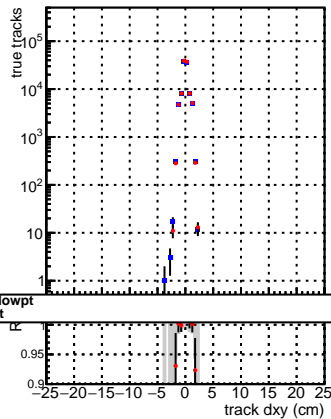

N of reco track vs dxy

N of associated (recoToSim) tracks vs dxy

N of associated (recoToSim) looper tracks vs dxy

N of reco track vs dz

N of associated (recoToSim) tracks vs dz

N of associated (recoToSim) looper tracks vs dz