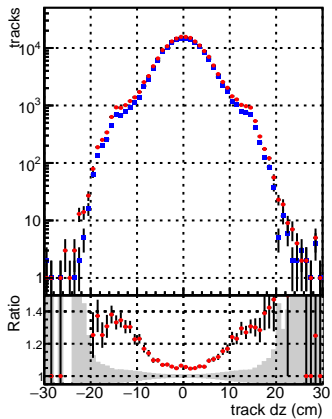

N of reco track vs dxy

N of associated (recoToSim) tracks vs dxy

N of associated (recoToSim) looper tracks vs dxy

N of reco track vs dz

N of associated (recoToSim) tracks vs dz

N of associated (recoToSim) looper tracks vs dz