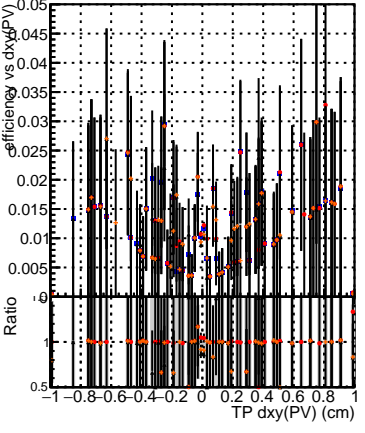

Efficiency vs Dxy(PV)

- DQM_mkFit5_TTold-lowpt
- DQM_mkFit_TT_retrain-lowpt
- DQM_mkFit_TTold-lowpt
- DQM_mkFit_TT_NEWdefault_specPLess3-lowpt

Efficiency vs Dz(PV)

Efficiency vs Dz(PV)