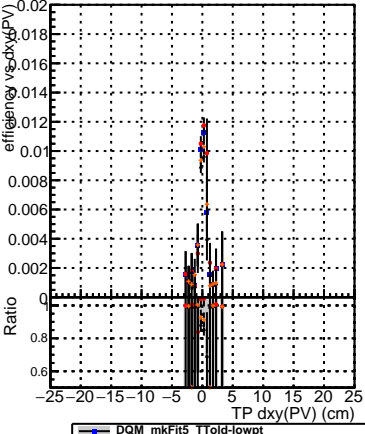

Efficiency vs Dxy(PV)

- DQM_mkFit5_TTold-lowpt
- DQM_mkFit_TT_retrain-lowpt
- DQM_mkFit_TTold-lowpt
- DQM_mkFit_TT_NEWdefault_specPLess3-lowpt

Efficiency vs Dz(PV)

Efficiency vs Dz(PV)