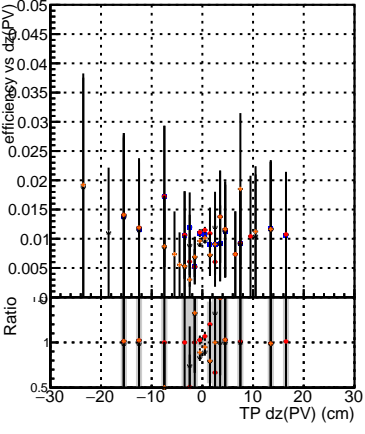

Efficiency vs Dxy(PV)

- DQM_mkFit5_TTold-lowpt
- DQM_mkFit_TT_retrain-lowpt
- DQM_mkFit_TTold-lowpt
- DQM_mkFit_TT_NEWdefault_specPLess3-lowpt

Efficiency vs Dz(PV)

Efficiency vs Dz(PV)