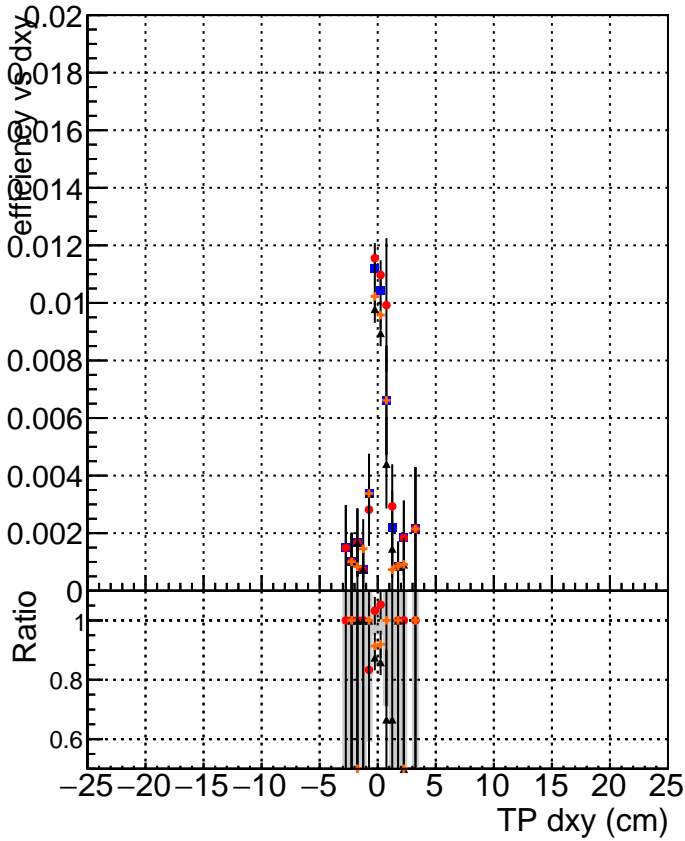

Efficiency vs Dxy

Efficiency vs Dz

- DQM_mkFit5_TTold-lowpt
- DQM_mkFit_TT_retrain-lowpt
- ▲ DQM_mkFit_TTold-lowpt
- ◆ DQM_mkFit_TT_NEWdefault_specPless3-lowpt