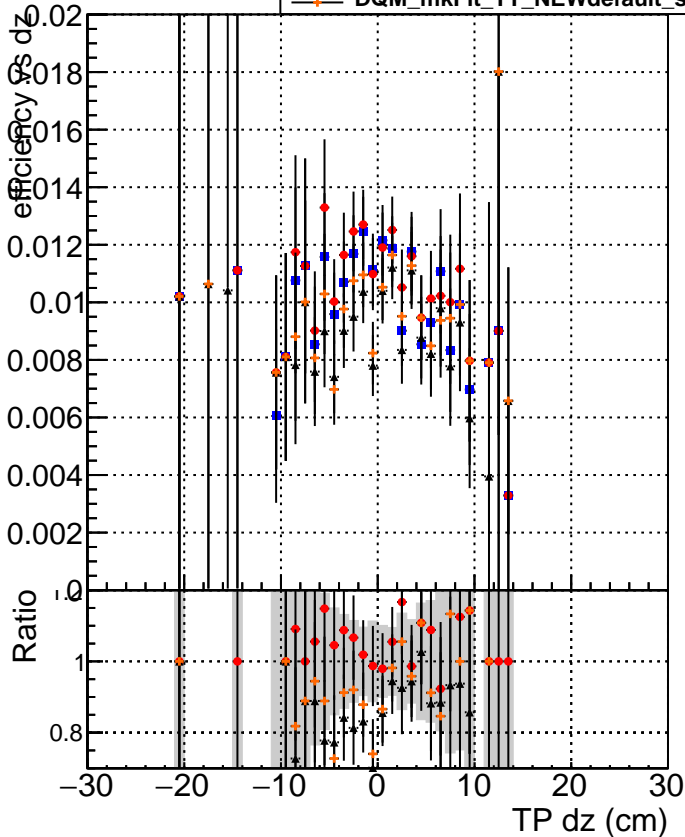

Efficiency vs Dxy

Efficiency vs Dz

- DQM_mkFit5_TTold-lowpt
- DQM_mkFit_TT_retrain-lowpt
- ▲ DQM_mkFit_TTold-lowpt
- ◆ DQM_mkFit_TT_NEWdefault_specPless3-lowpt